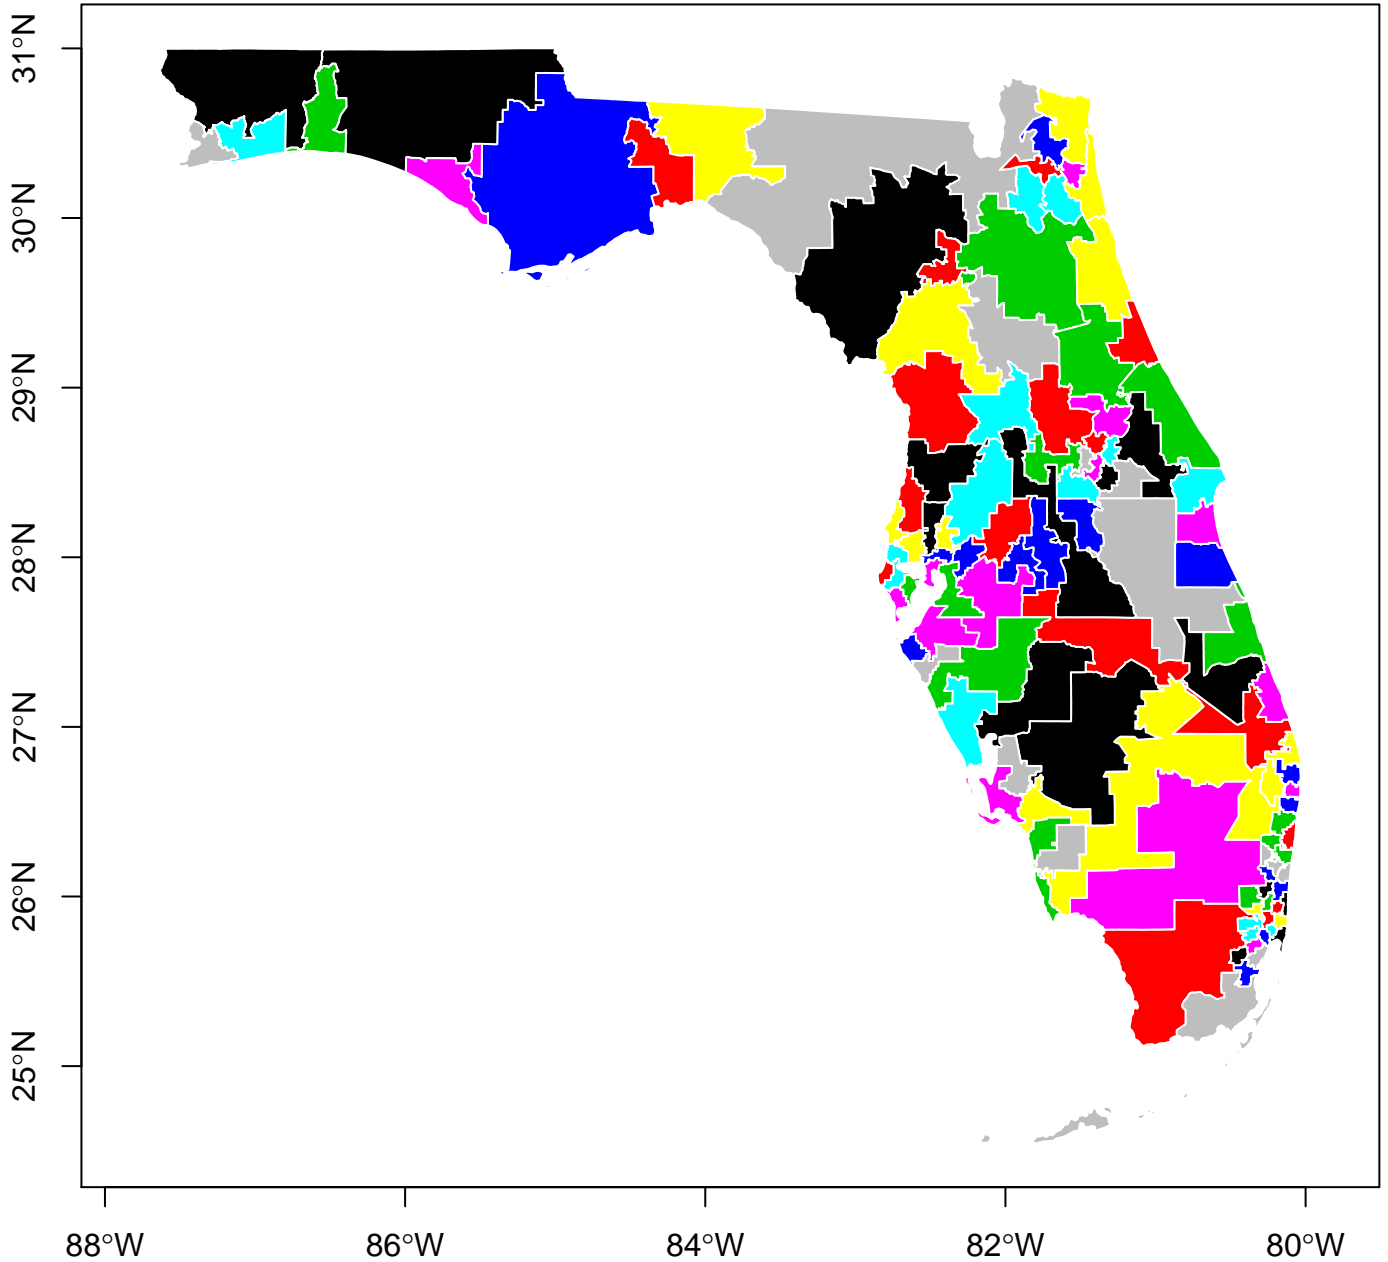

**Florida Districting Plan: 116 Districts. Simulation #16 of 25.
(Drawn Using Compact District Simulation Procedure)**