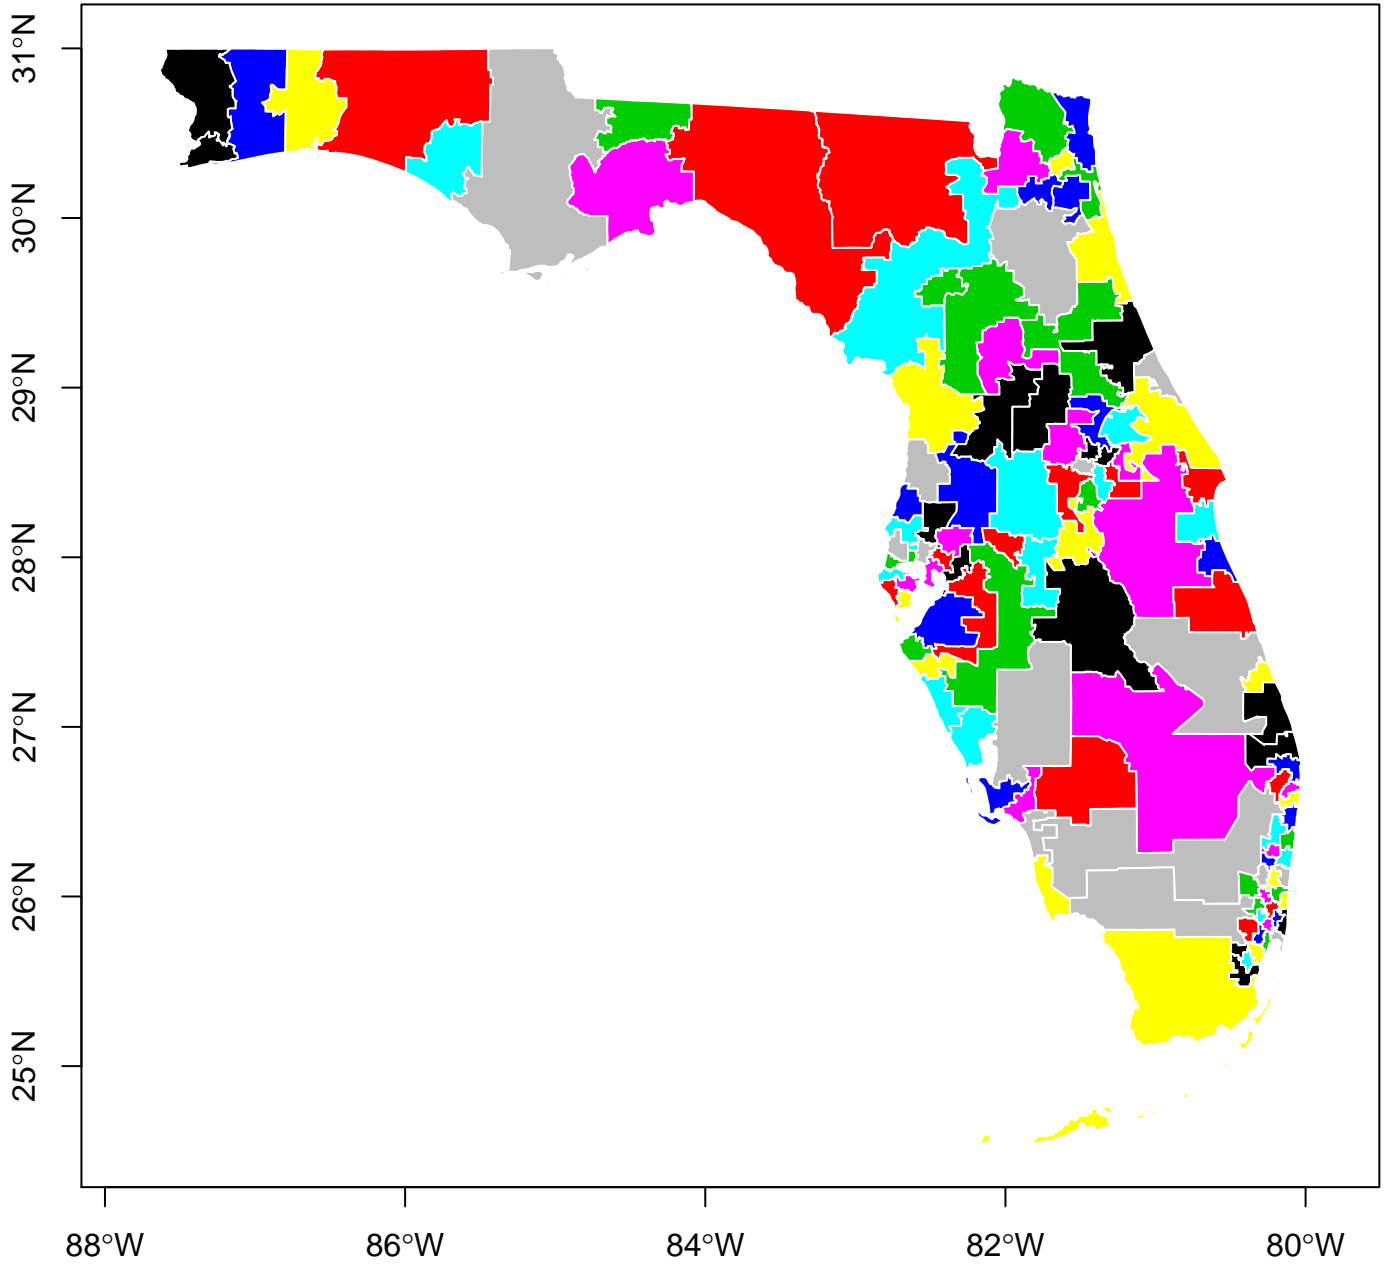

**Florida Districting Plan: 120 Districts. Simulation #20 of 25.
(Drawn Using Compact District Simulation Procedure)**