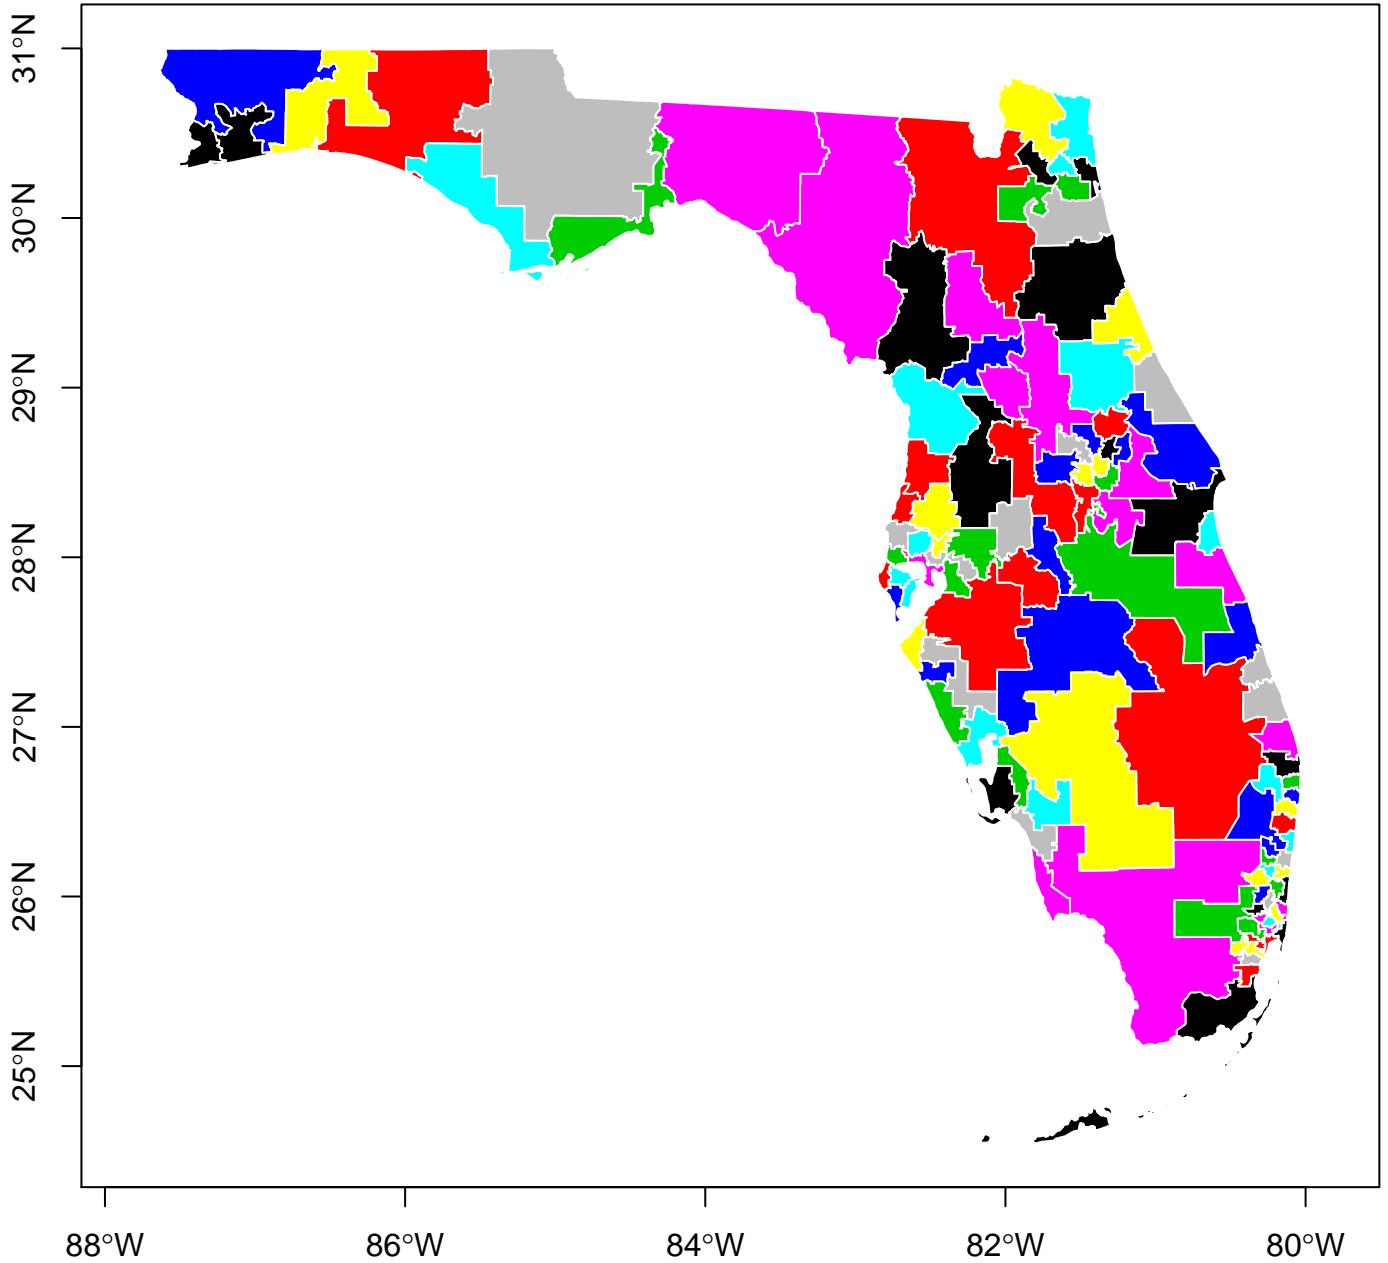

**Florida Districting Plan: 120 Districts. Simulation #18 of 25.
(Drawn Using Compact District Simulation Procedure)**