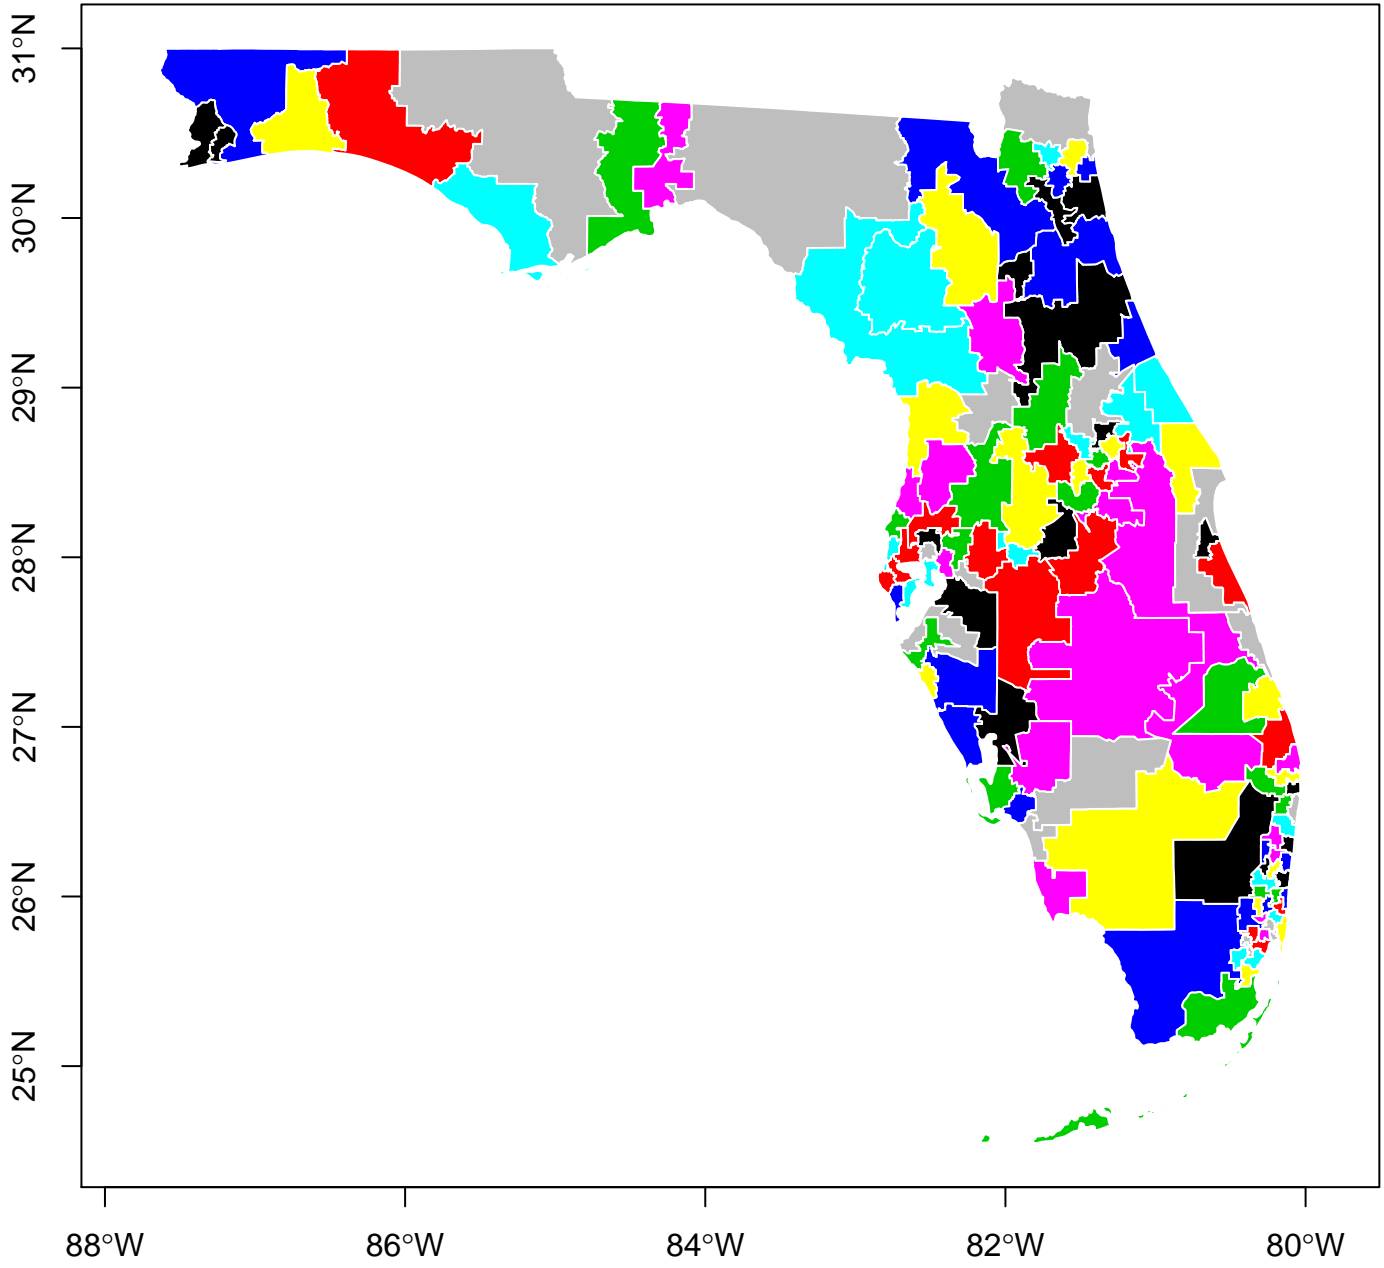

**Florida Districting Plan: 128 Districts. Simulation #18 of 25.
(Drawn Using Compact District Simulation Procedure)**