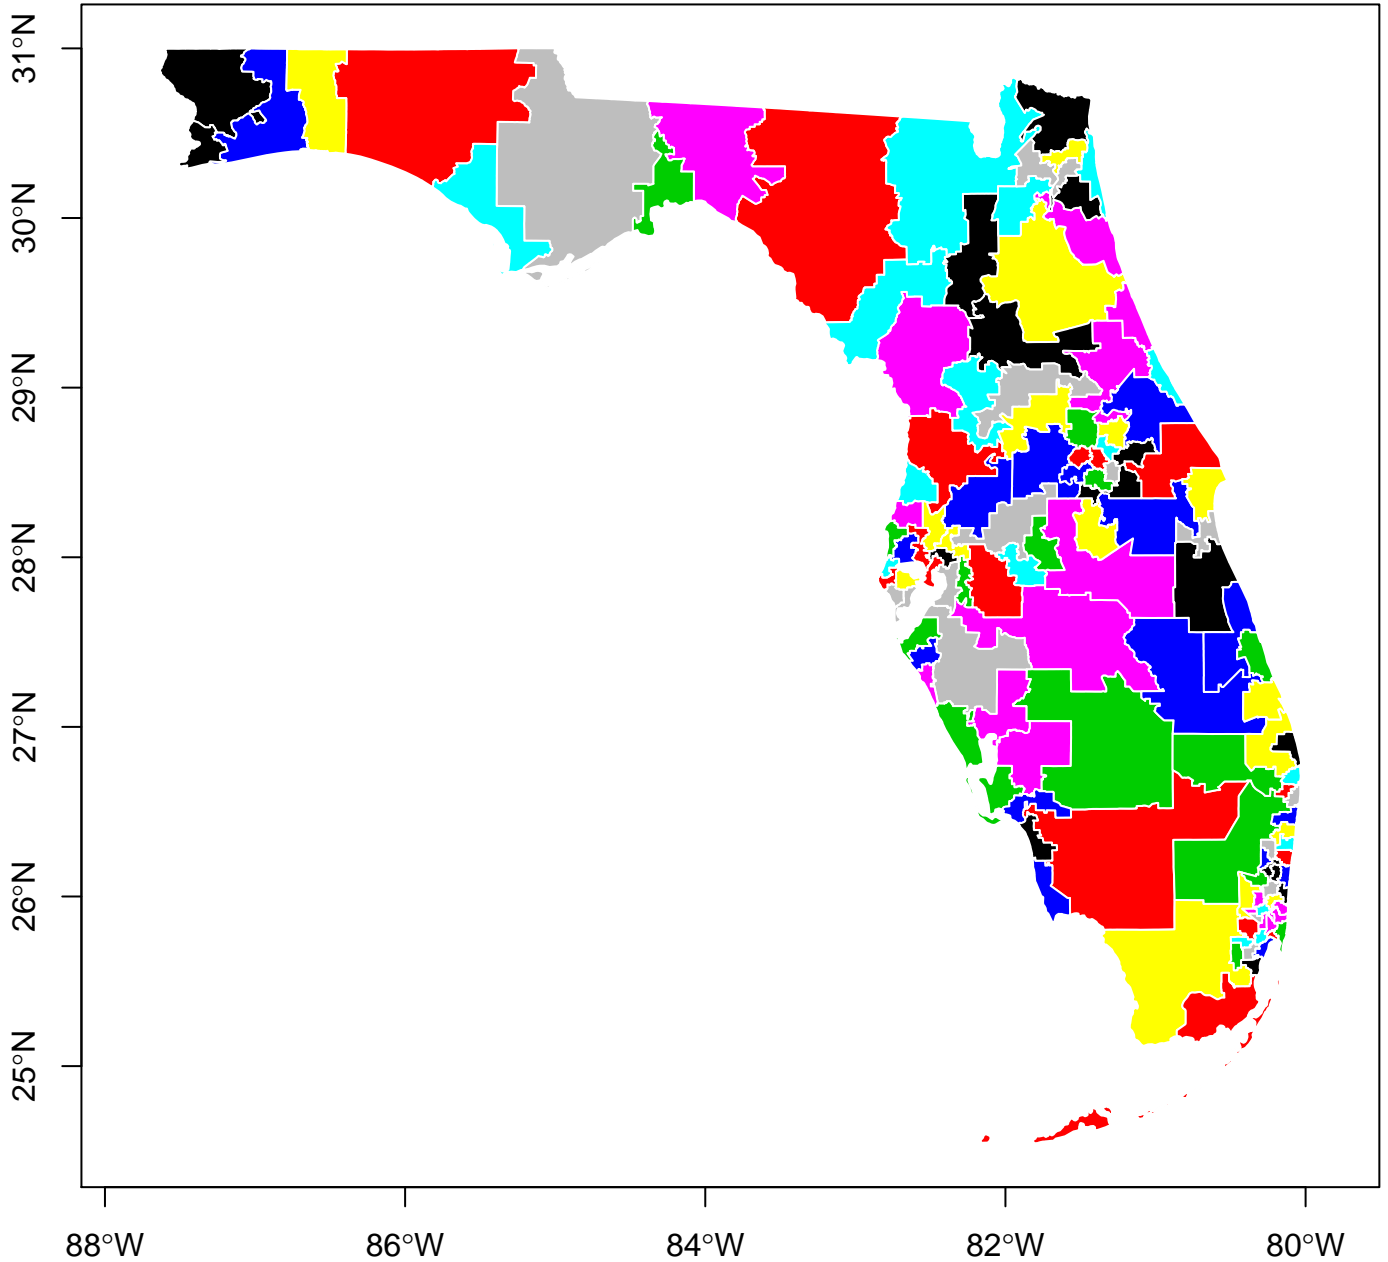

**Florida Districting Plan: 128 Districts. Simulation #20 of 25.
(Drawn Using Compact District Simulation Procedure)**