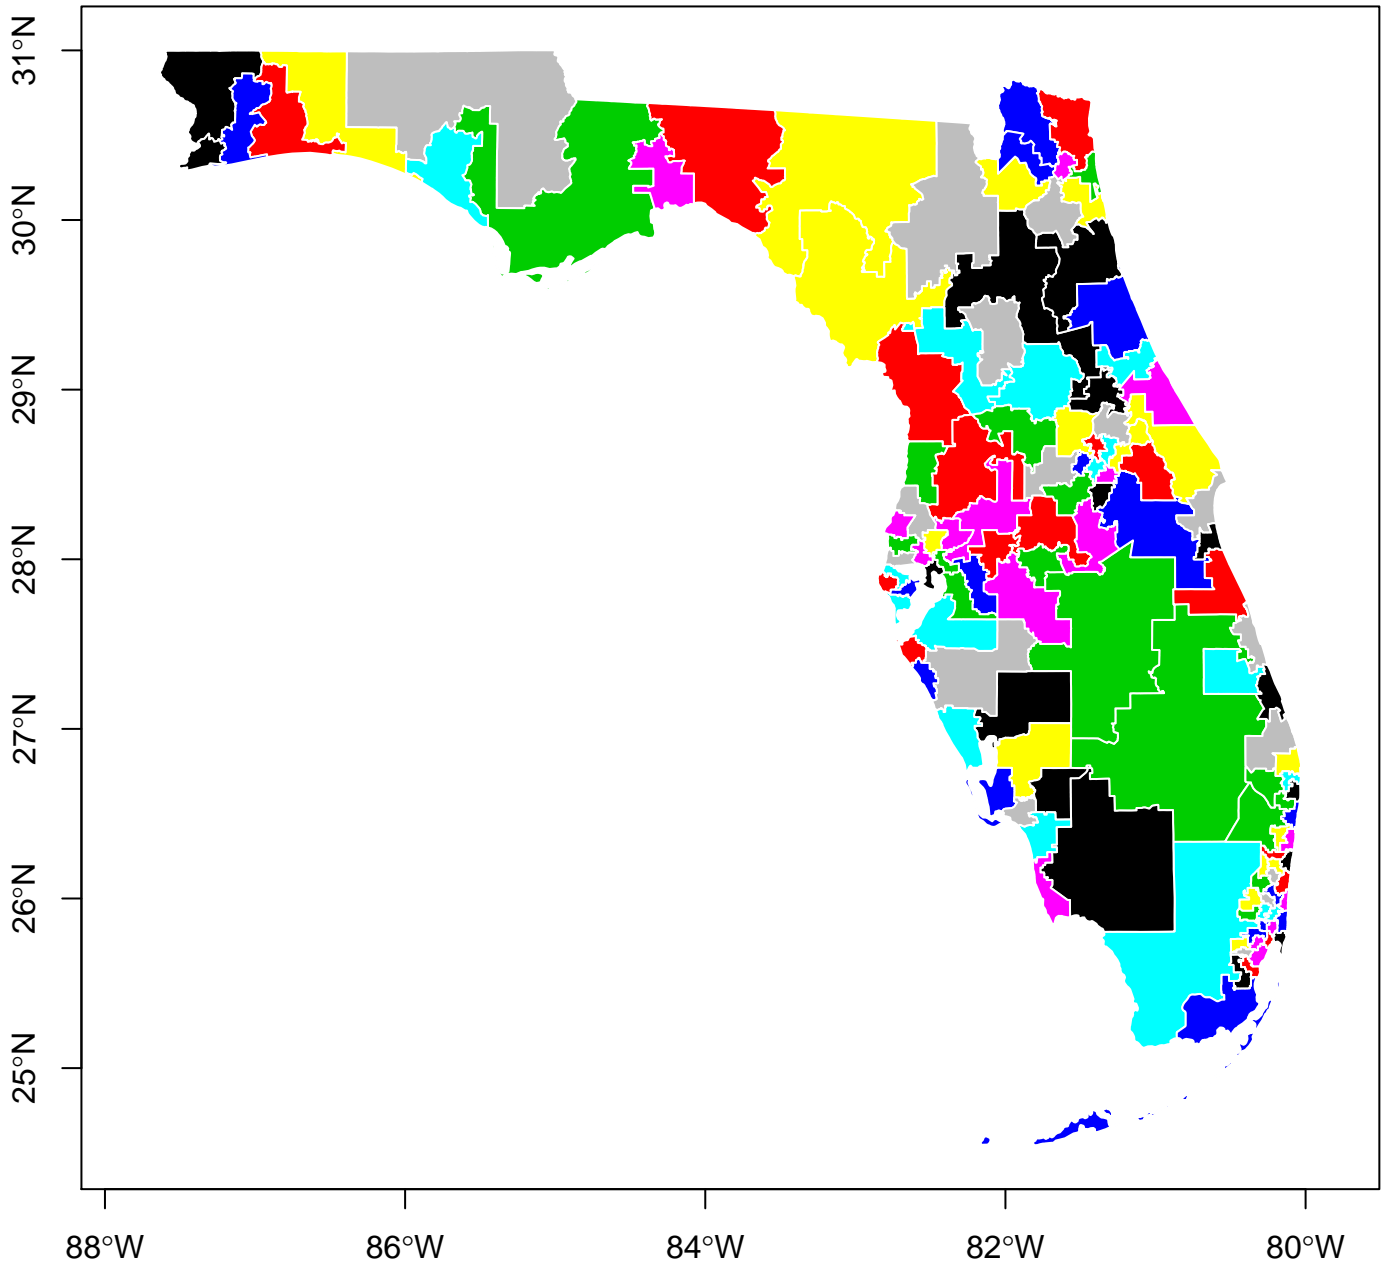

**Florida Districting Plan: 128 Districts. Simulation #21 of 25.
(Drawn Using Compact District Simulation Procedure)**