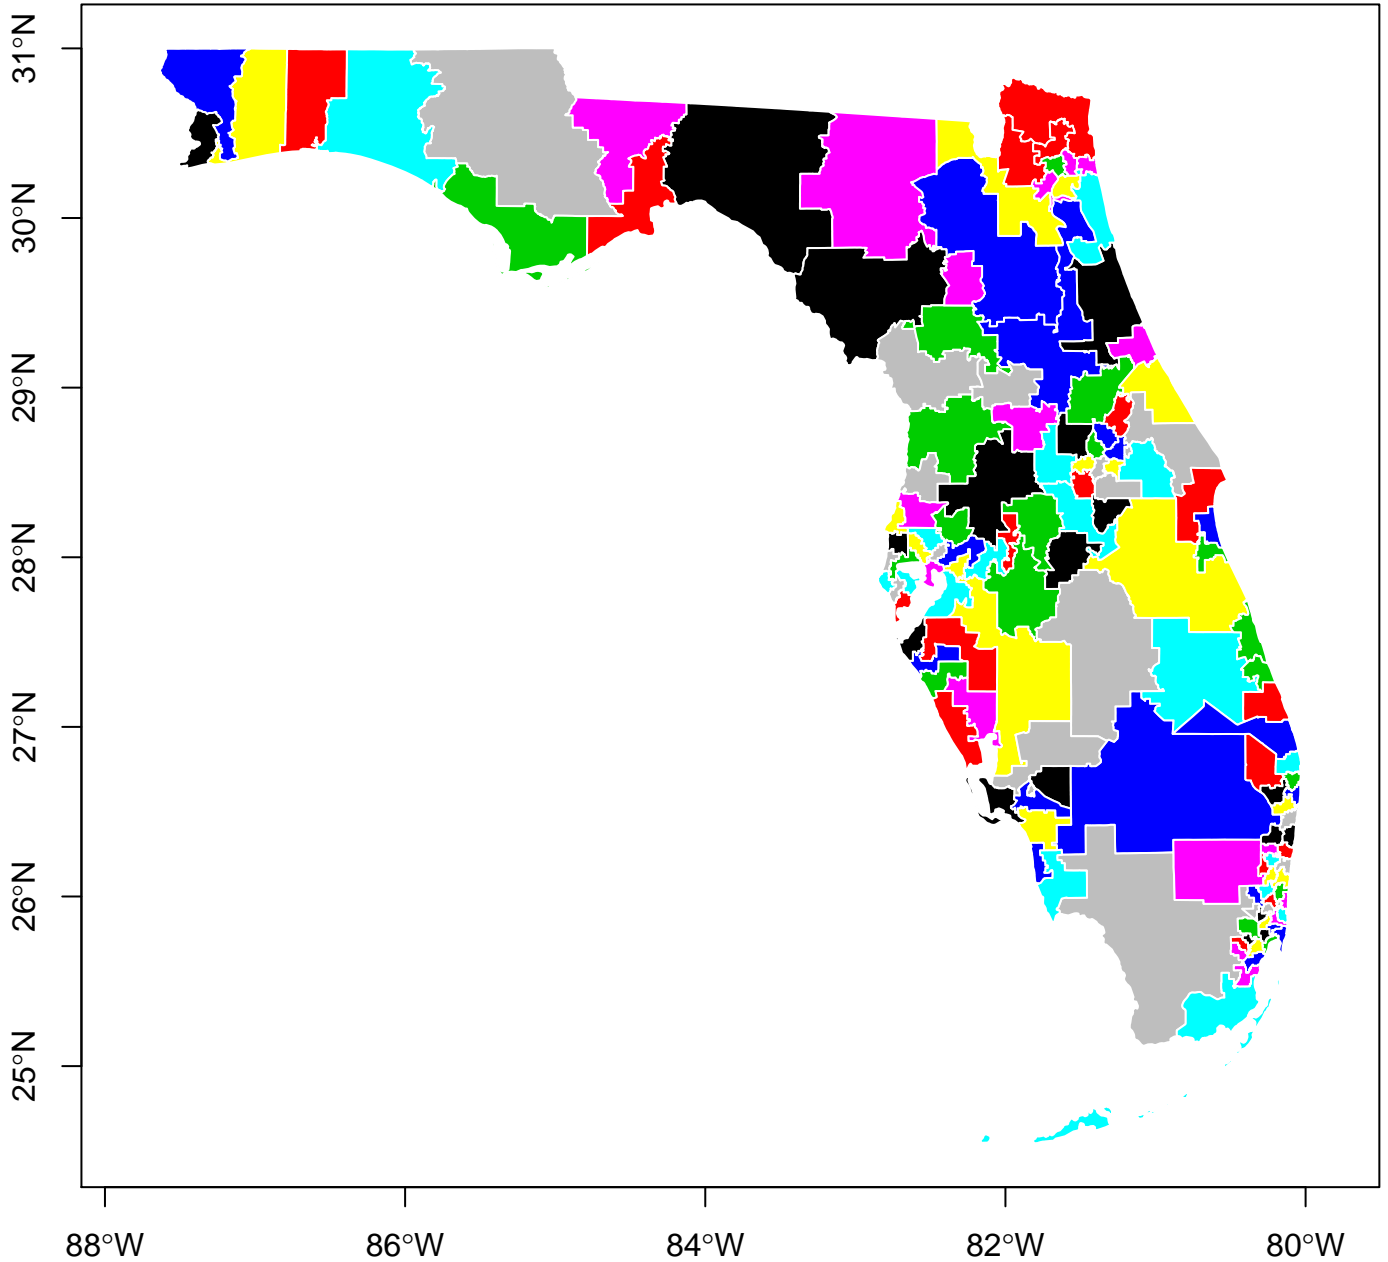

**Florida Districting Plan: 139 Districts. Simulation #18 of 25.
(Drawn Using Compact District Simulation Procedure)**