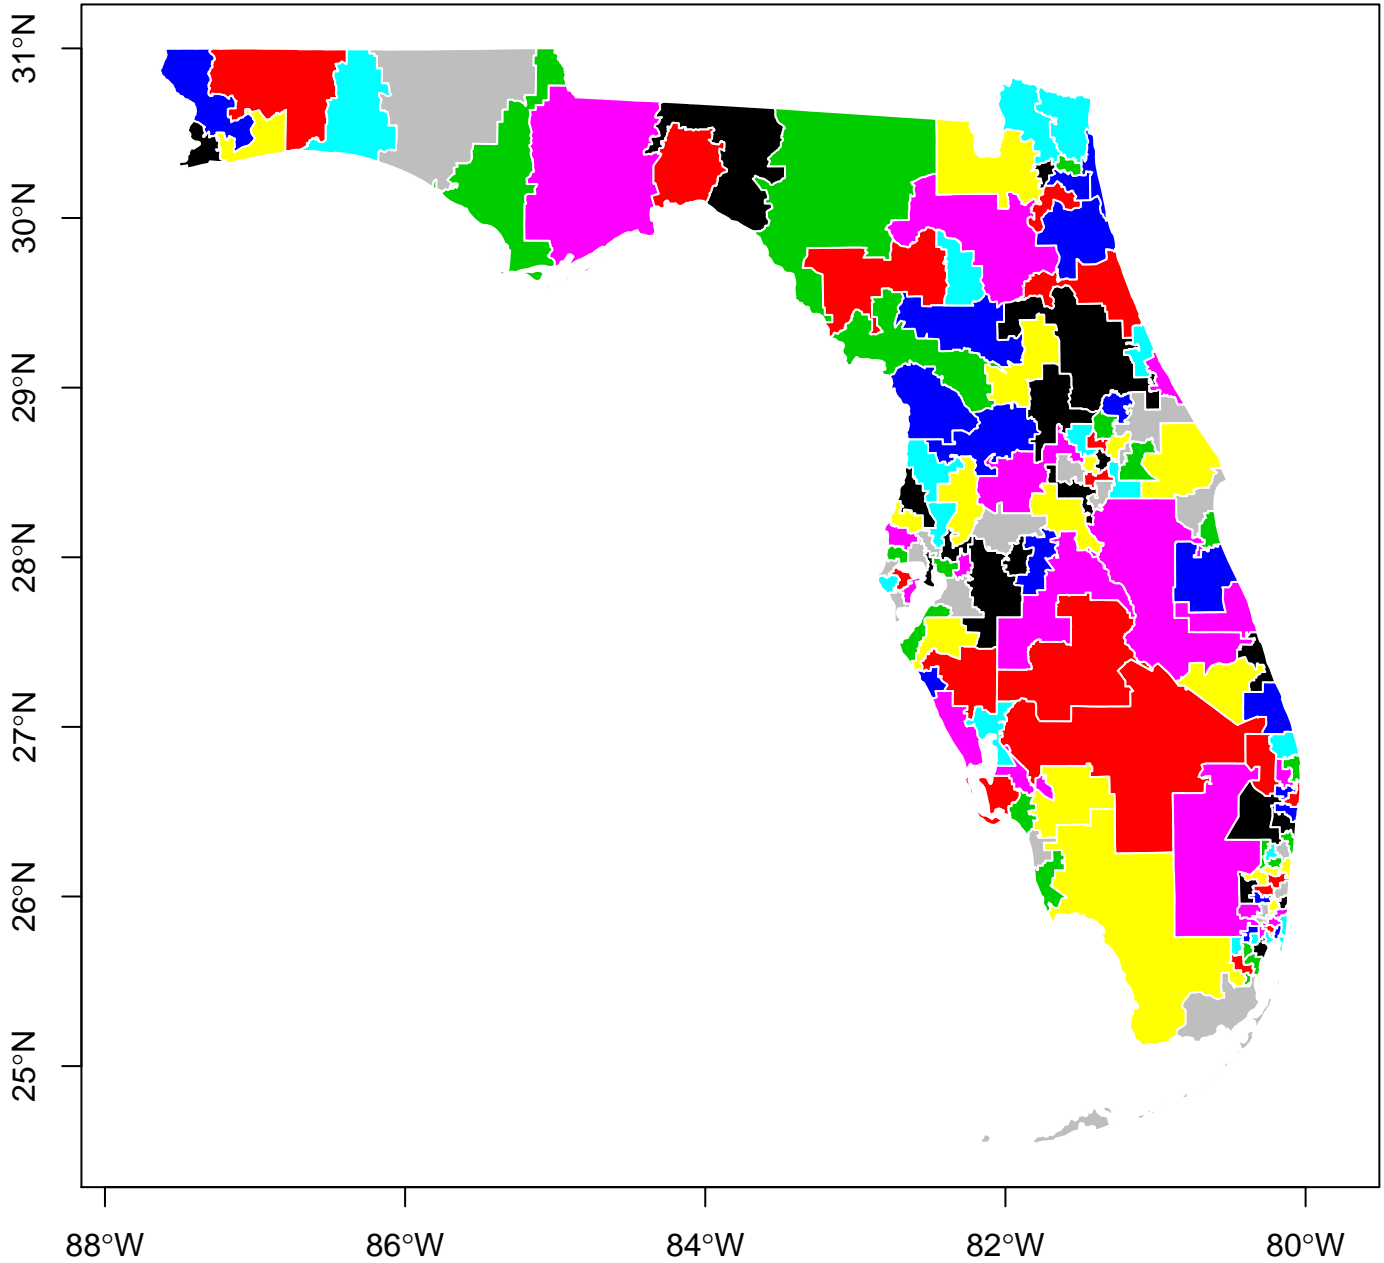

**Florida Districting Plan: 139 Districts. Simulation #20 of 25.
(Drawn Using Compact District Simulation Procedure)**