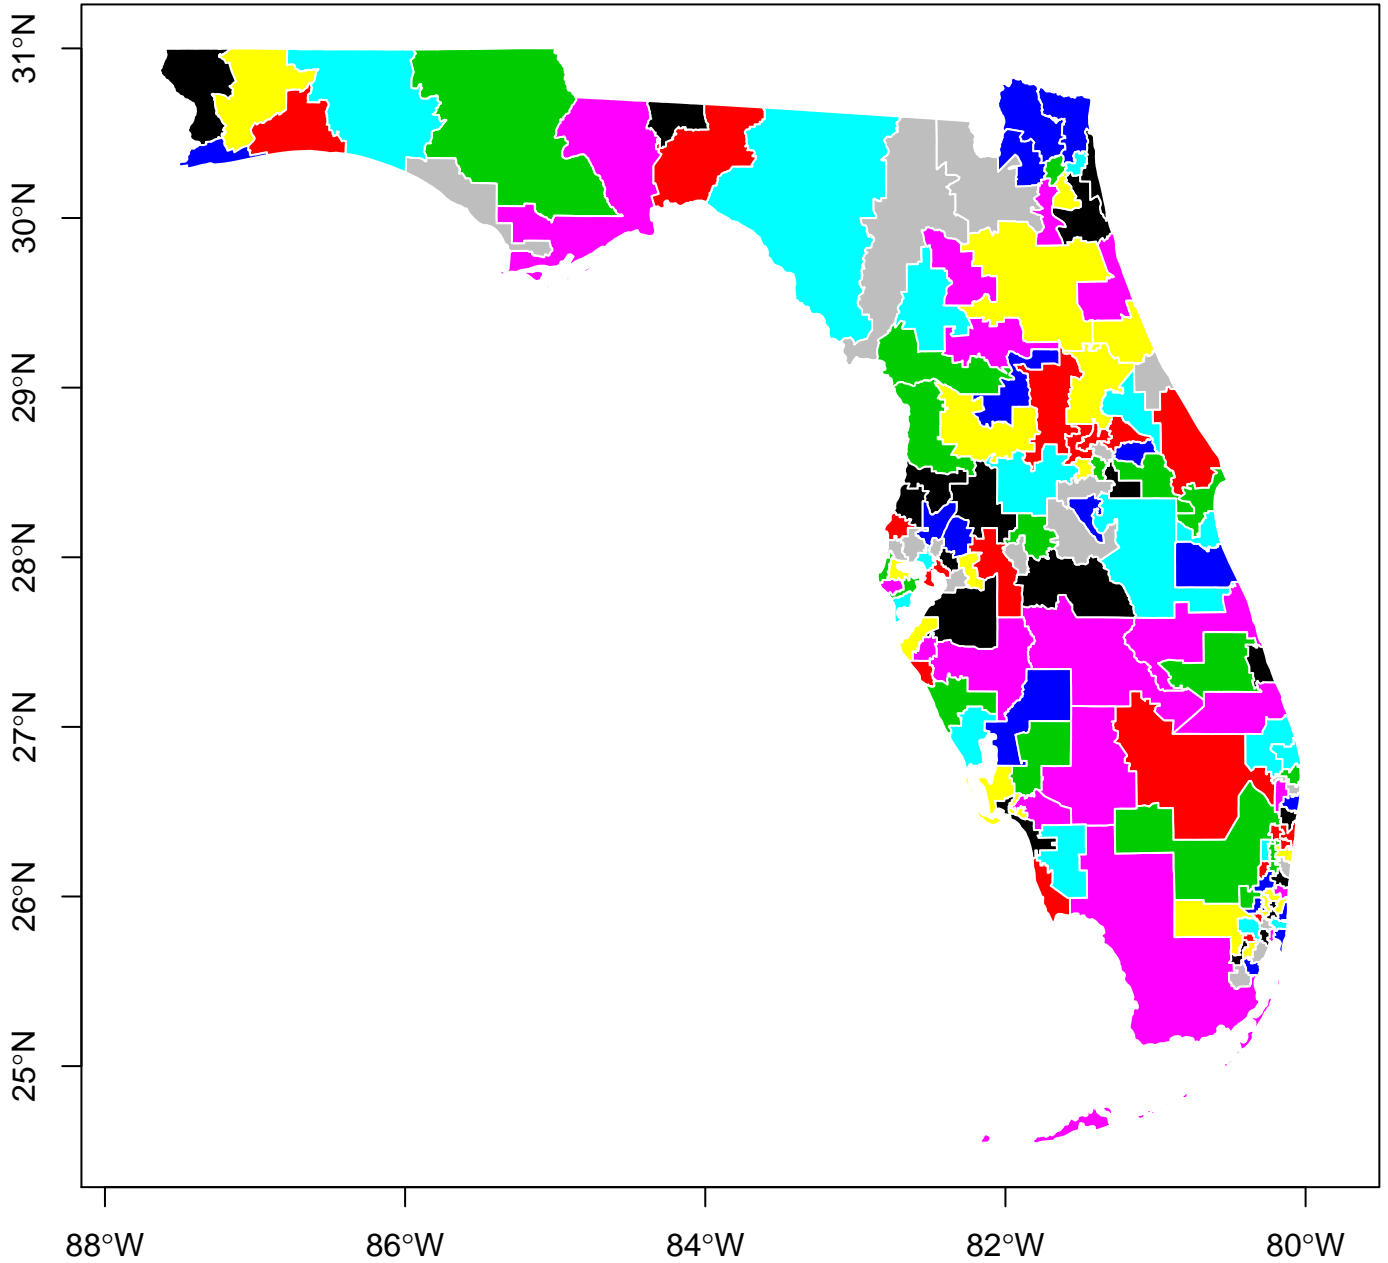

**Florida Districting Plan: 139 Districts. Simulation #19 of 25.
(Drawn Using Compact District Simulation Procedure)**