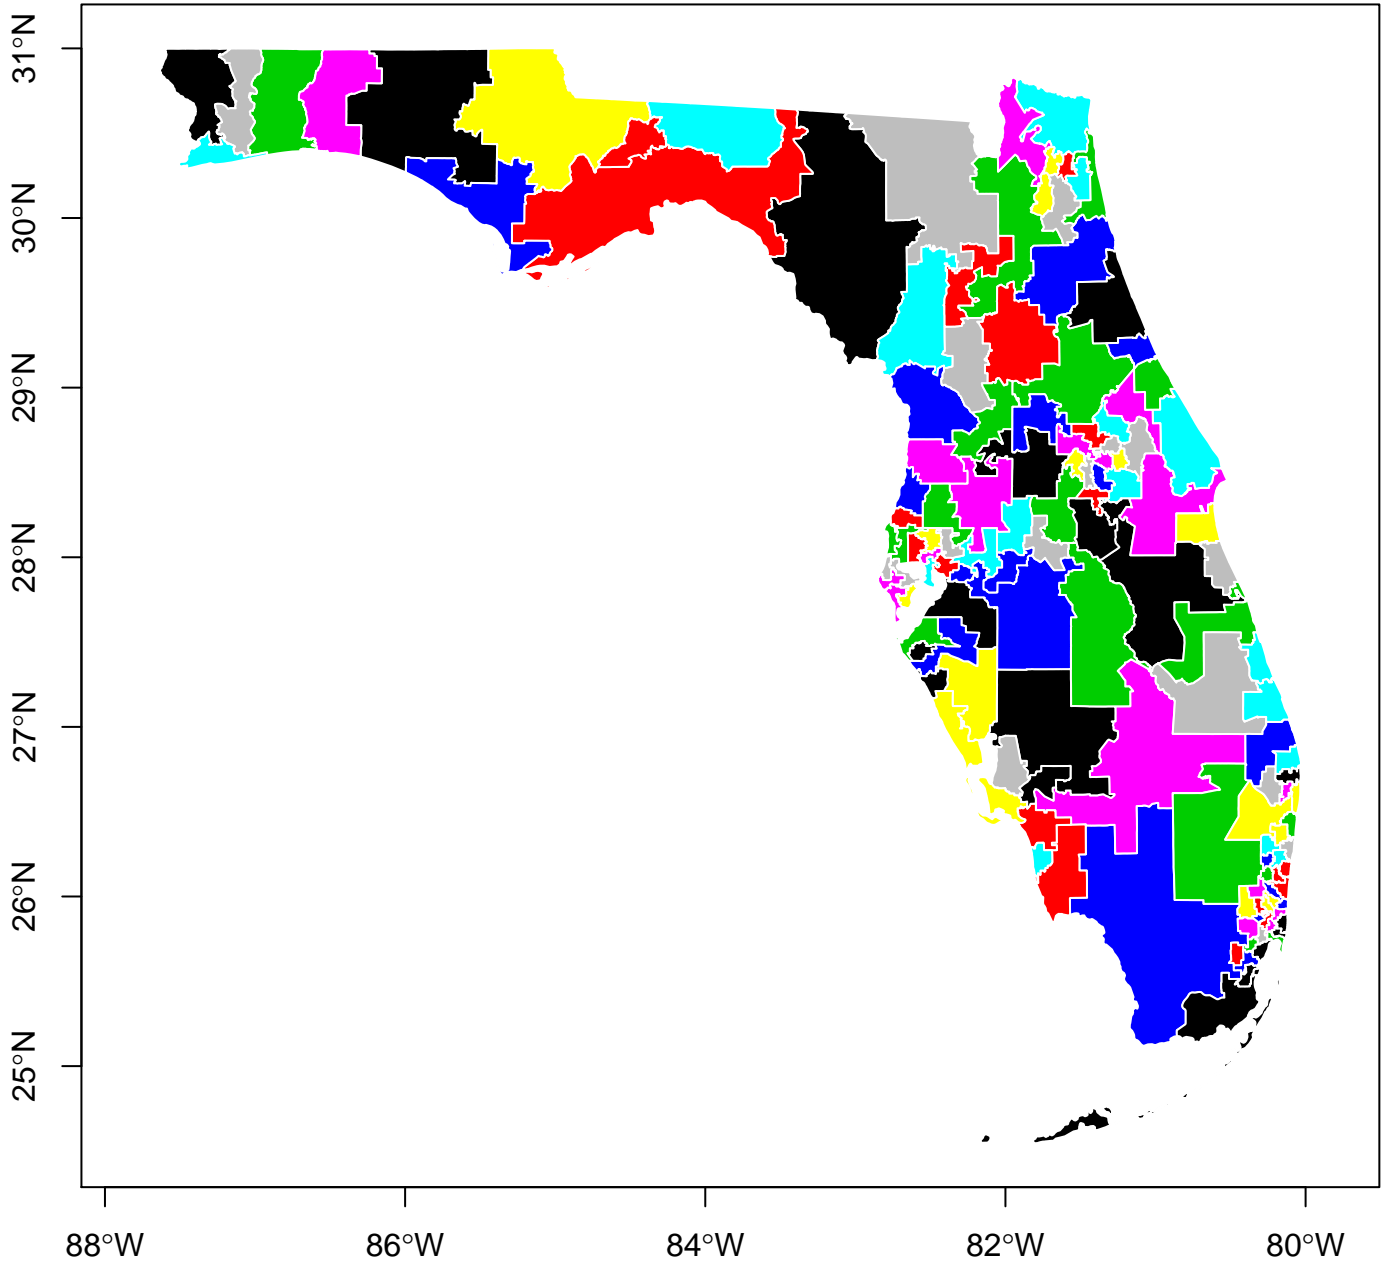

**Florida Districting Plan: 140 Districts. Simulation #19 of 25.
(Drawn Using Compact District Simulation Procedure)**