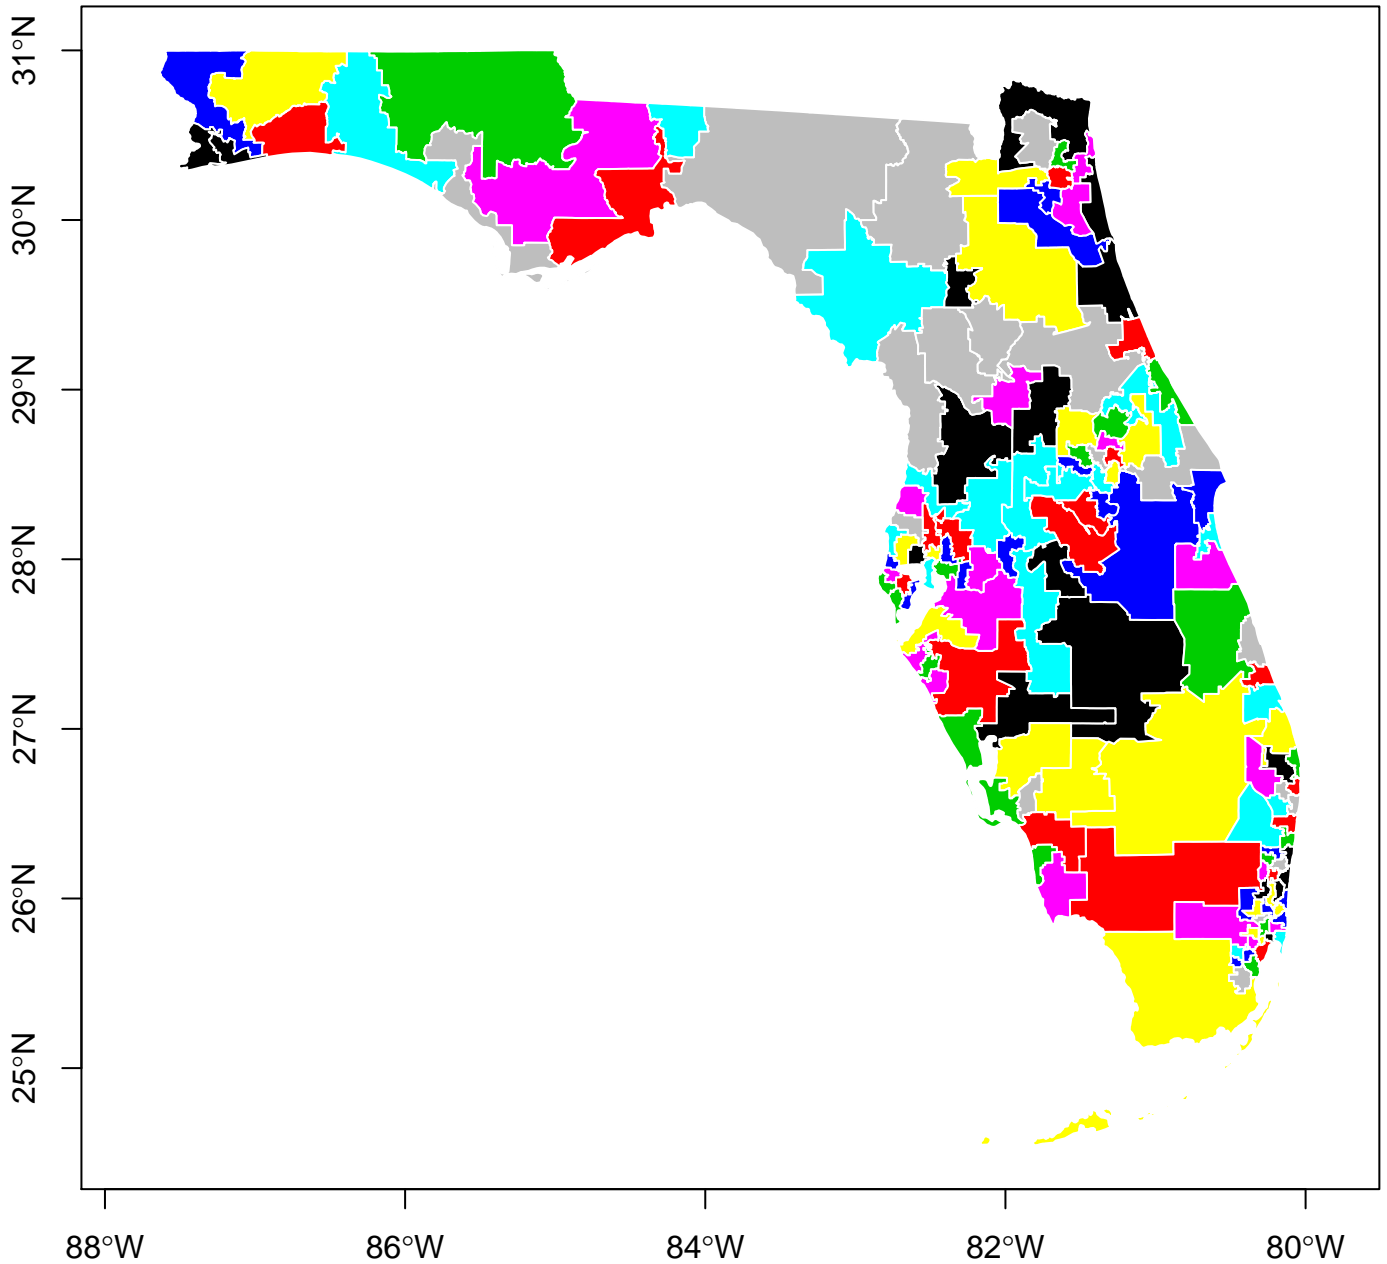

**Florida Districting Plan: 144 Districts. Simulation #20 of 25.
(Drawn Using Compact District Simulation Procedure)**