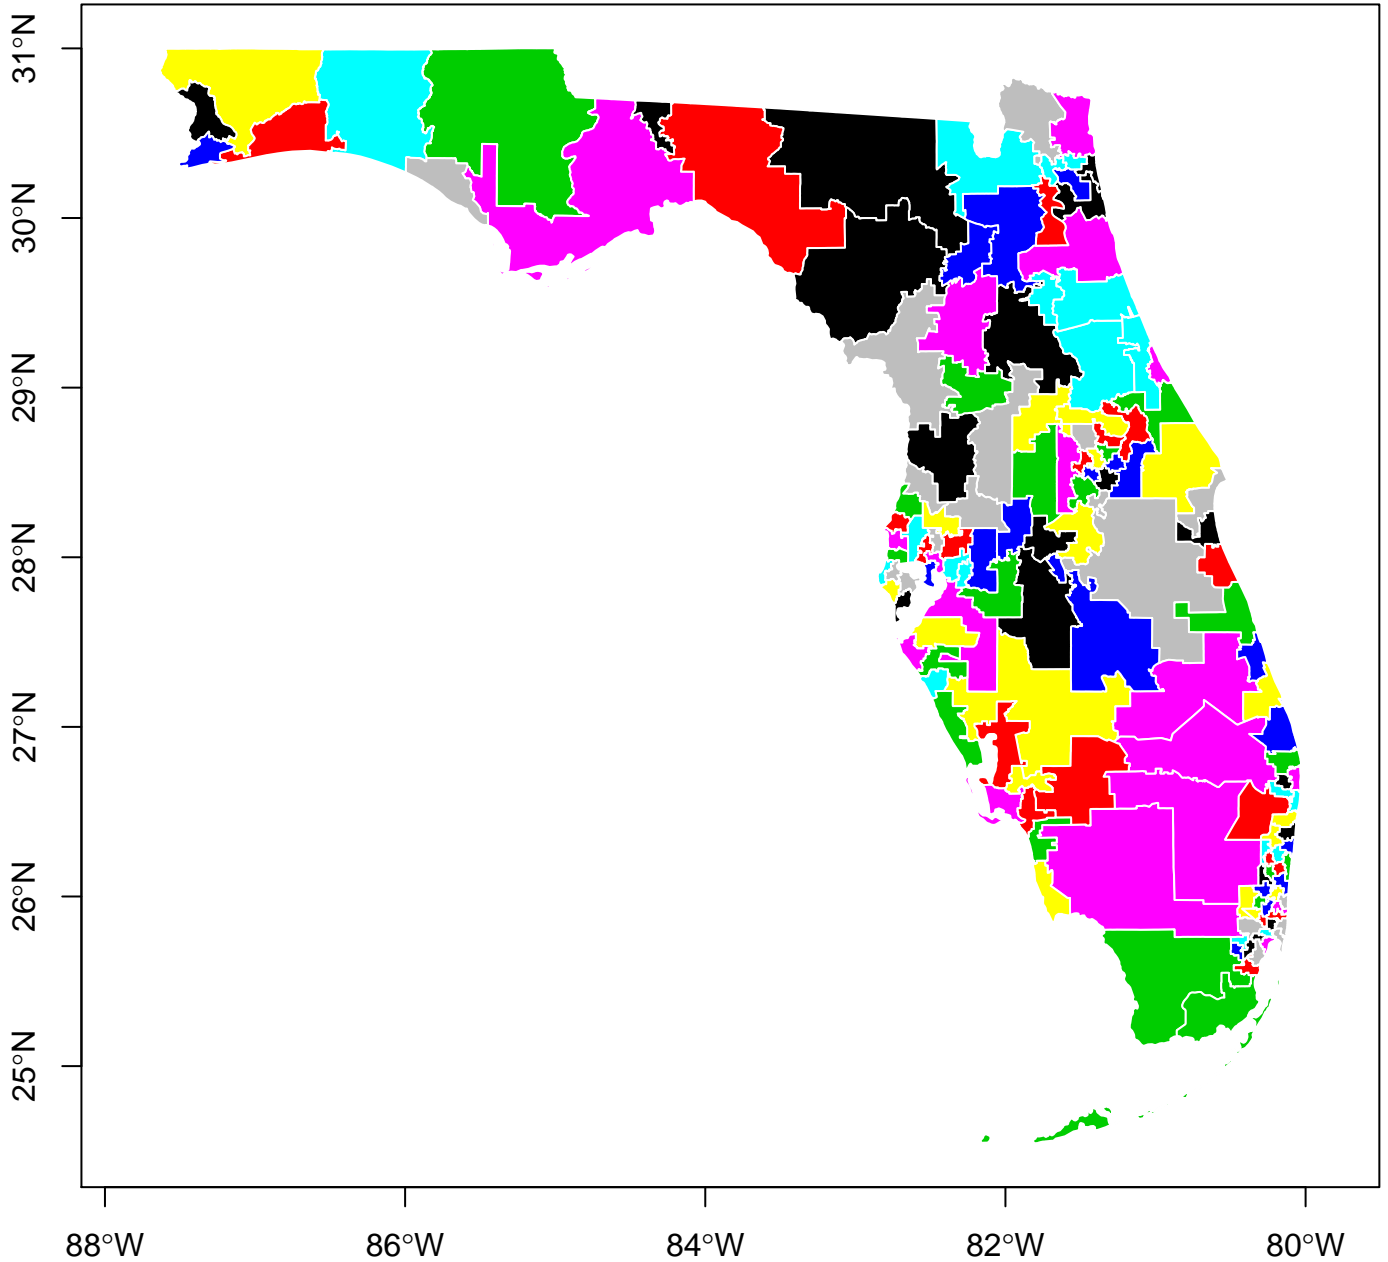

**Florida Districting Plan: 147 Districts. Simulation #19 of 25.
(Drawn Using Compact District Simulation Procedure)**