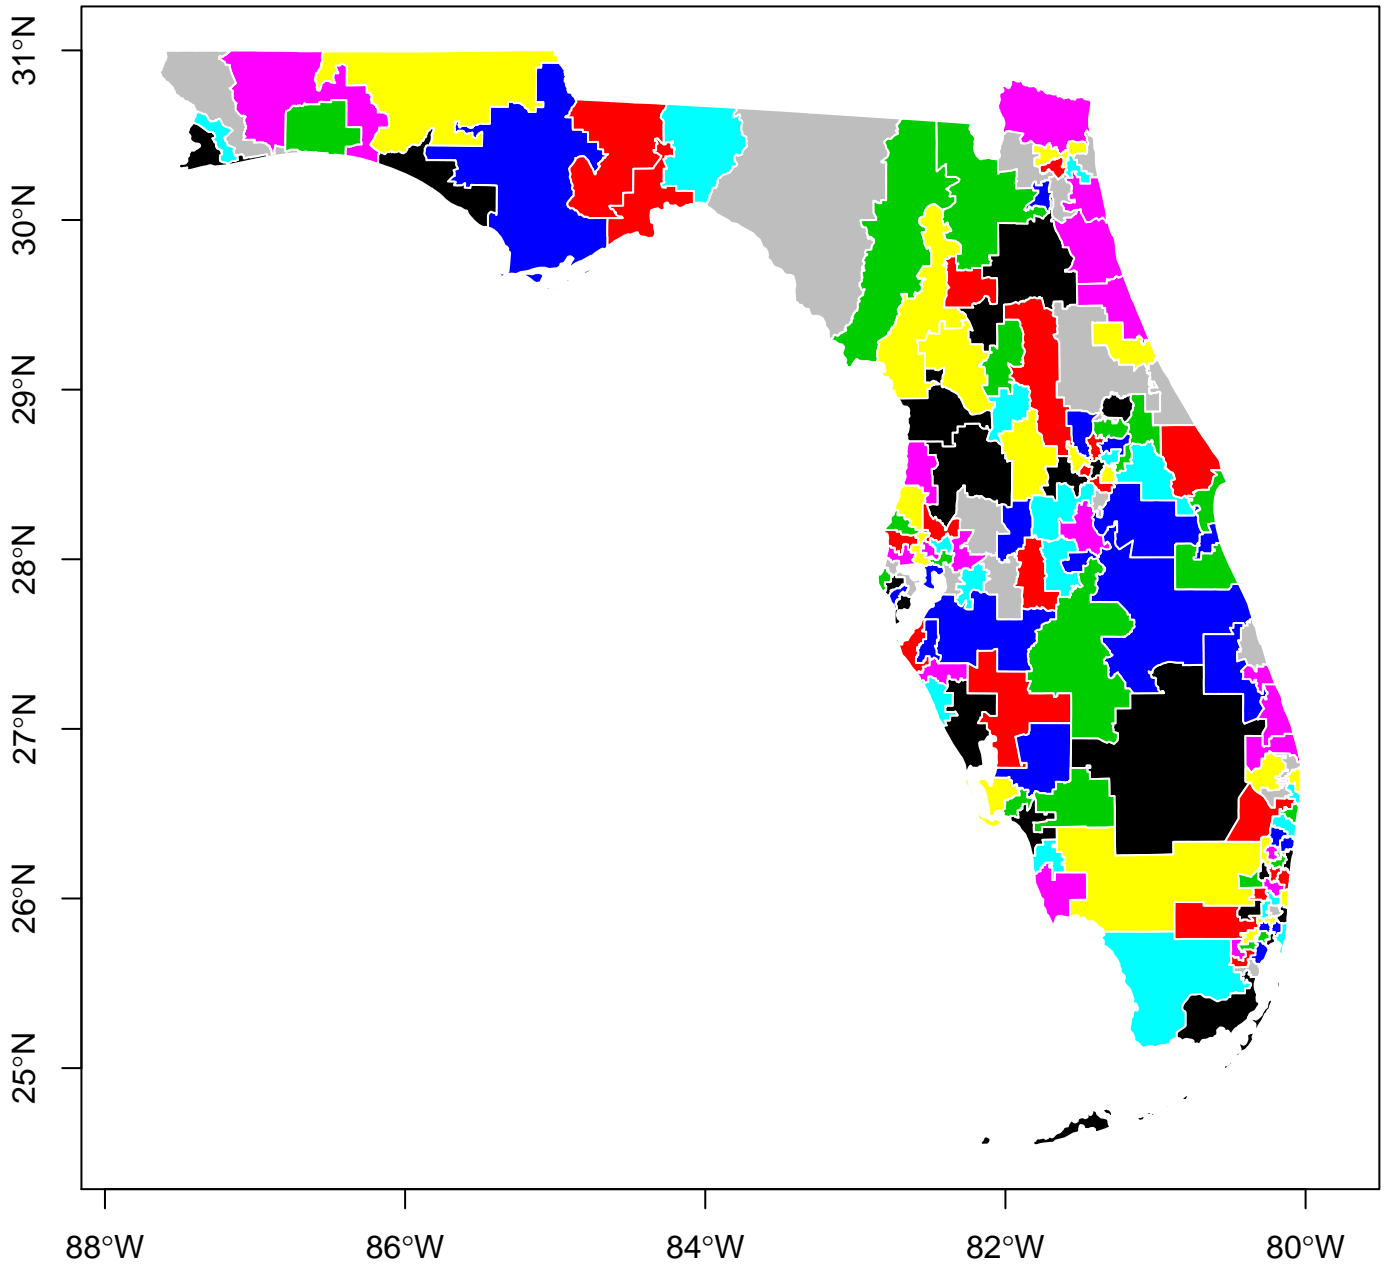

**Florida Districting Plan: 148 Districts. Simulation #17 of 25.
(Drawn Using Compact District Simulation Procedure)**