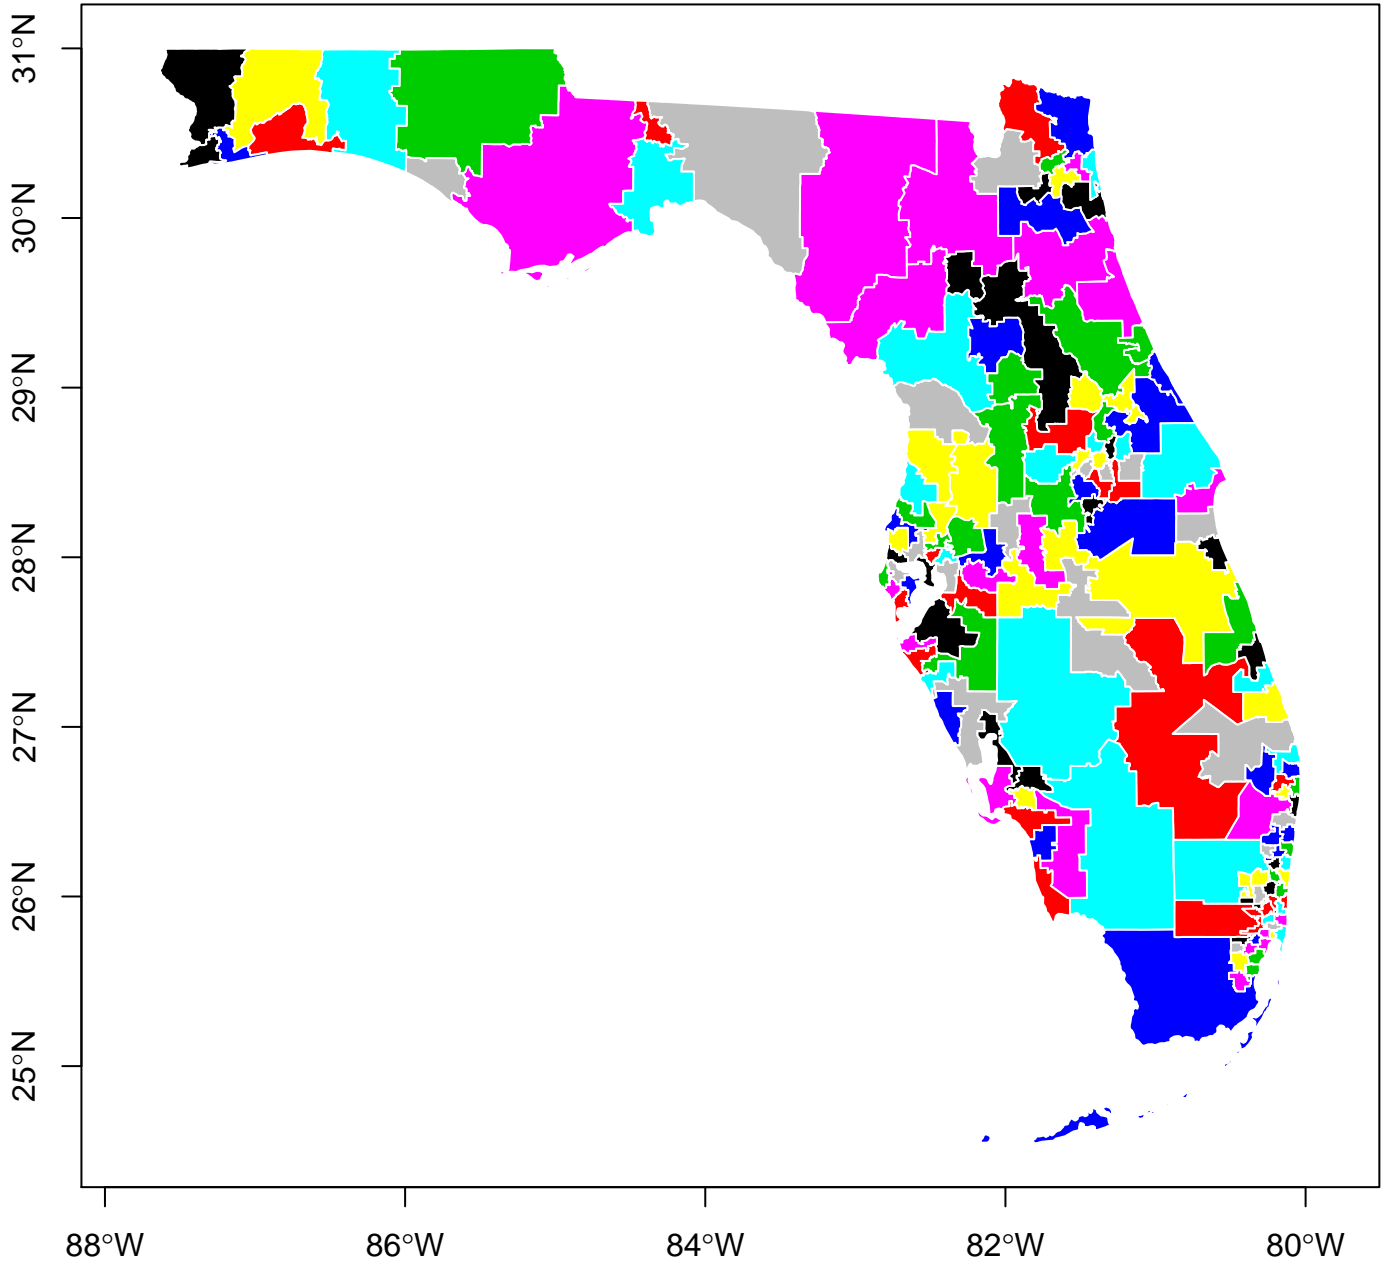

**Florida Districting Plan: 160 Districts. Simulation #20 of 25.
(Drawn Using Compact District Simulation Procedure)**