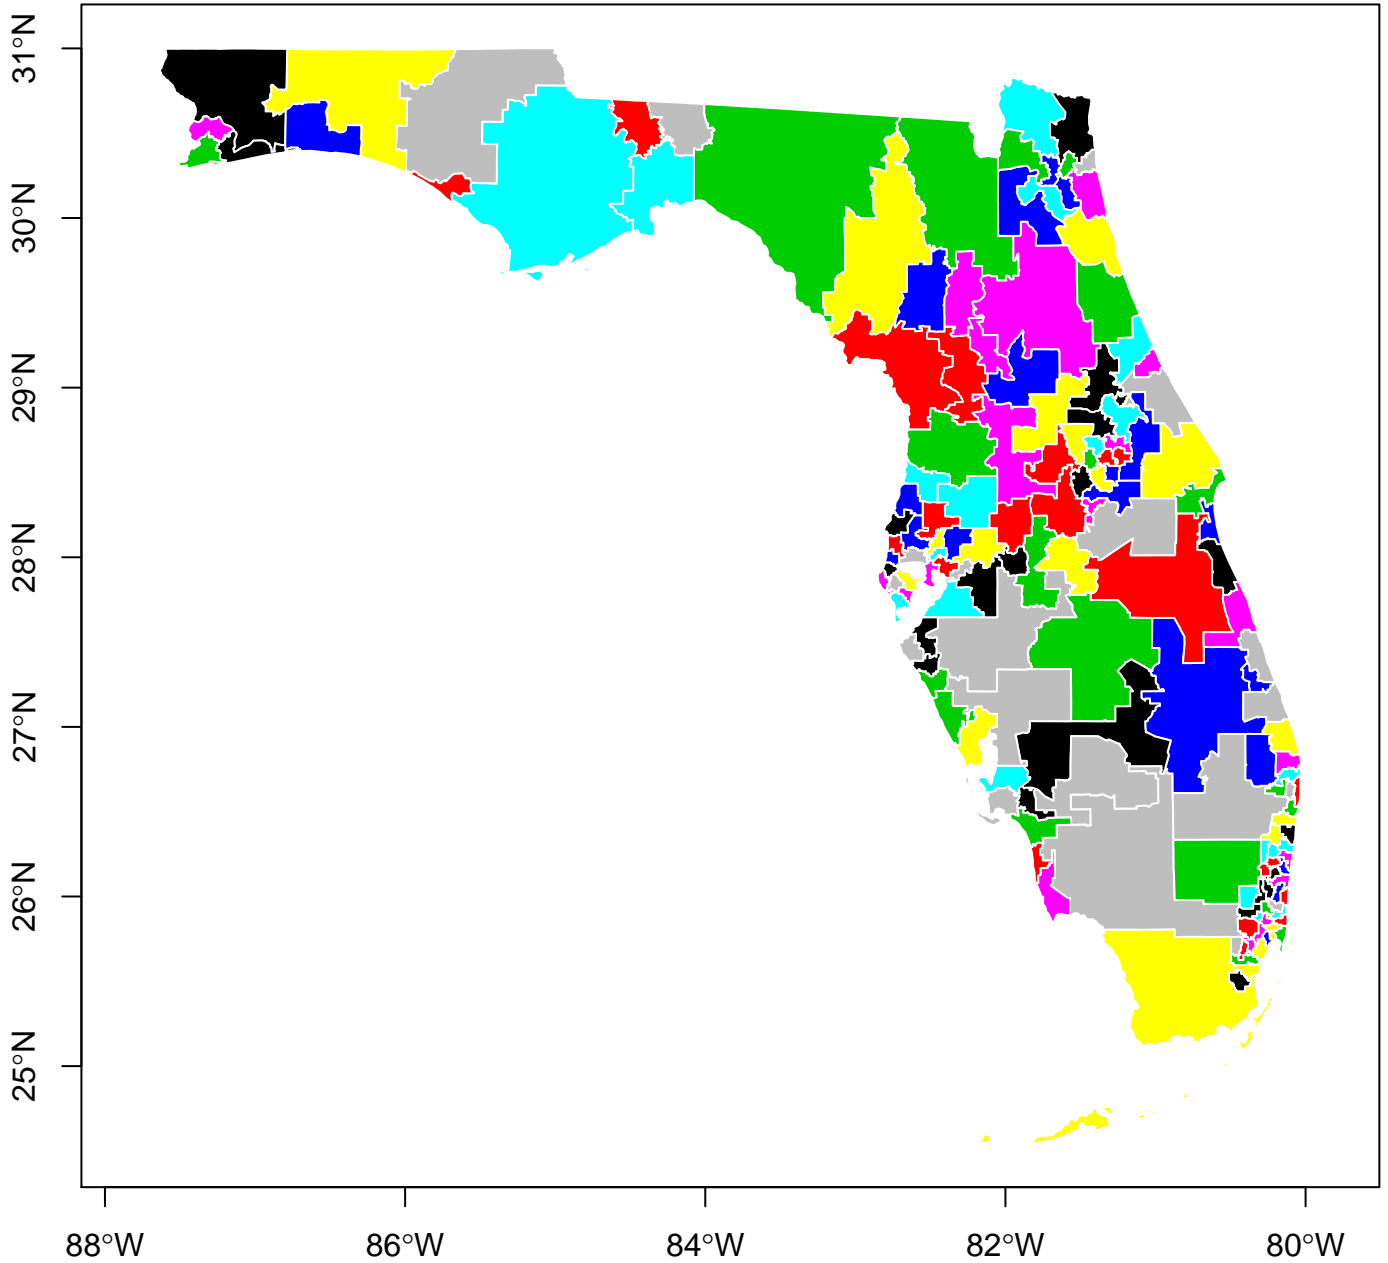

**Florida Districting Plan: 162 Districts. Simulation #24 of 25.
(Drawn Using Compact District Simulation Procedure)**