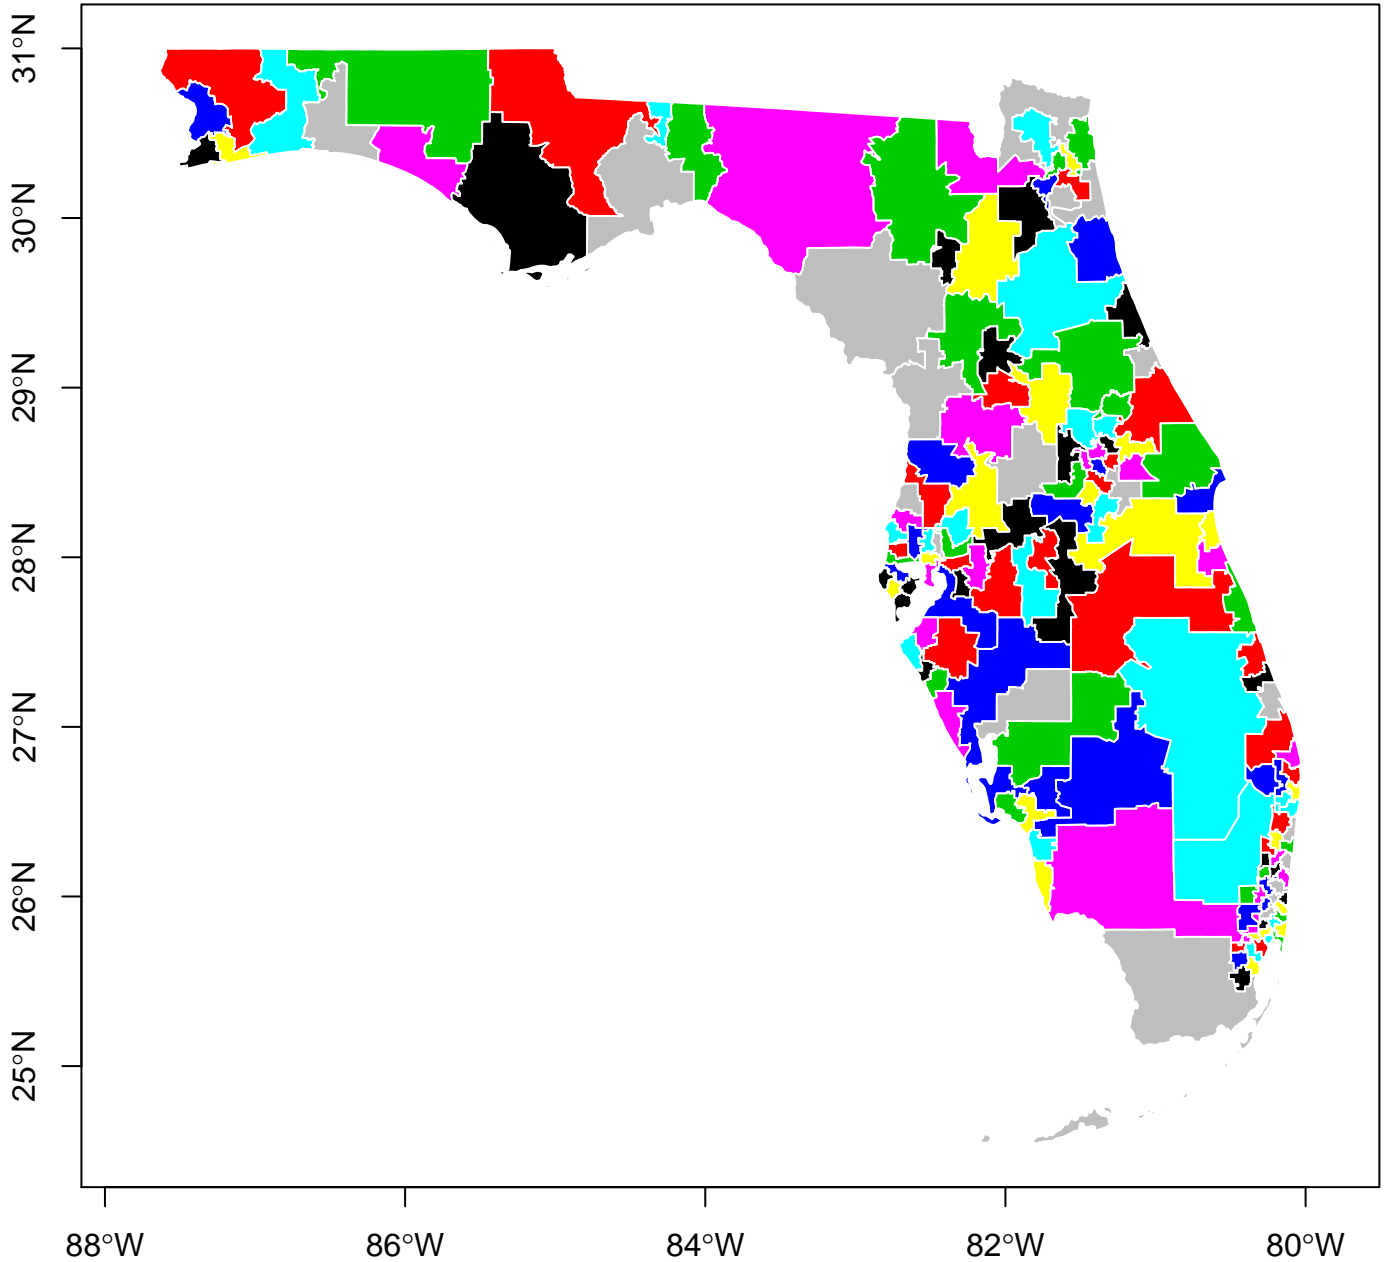

**Florida Districting Plan: 163 Districts. Simulation #16 of 25.
(Drawn Using Compact District Simulation Procedure)**