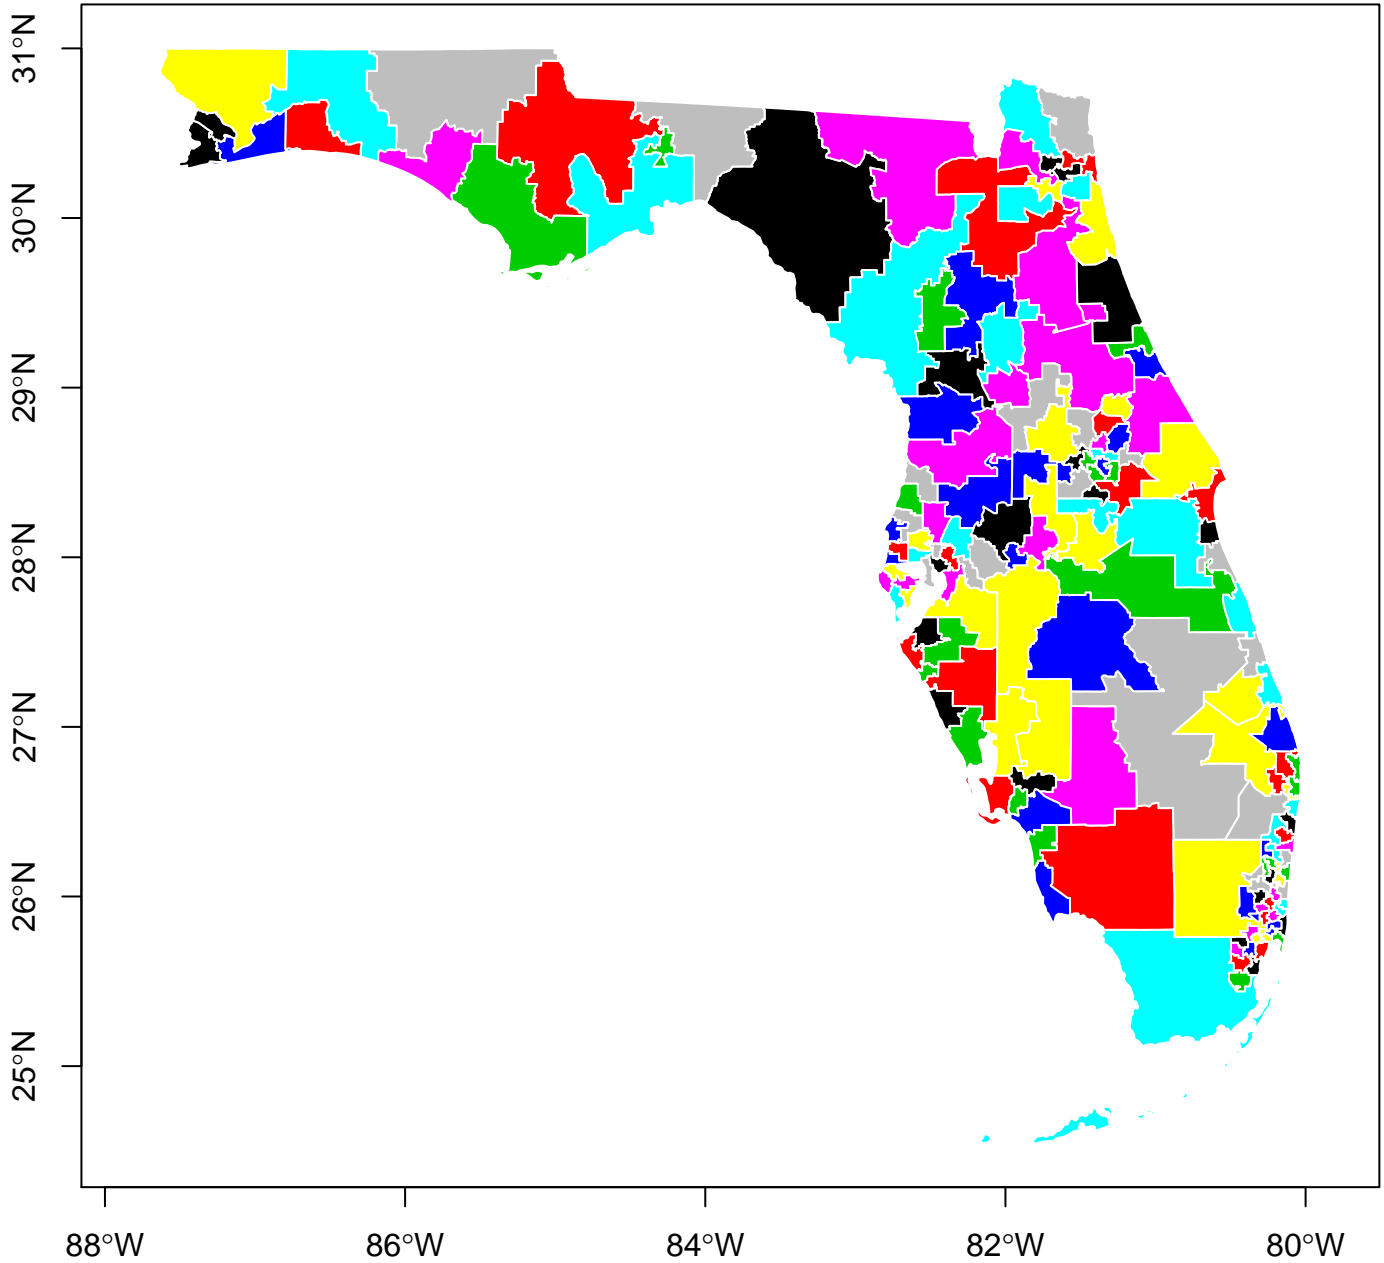

**Florida Districting Plan: 168 Districts. Simulation #17 of 25.
(Drawn Using Compact District Simulation Procedure)**