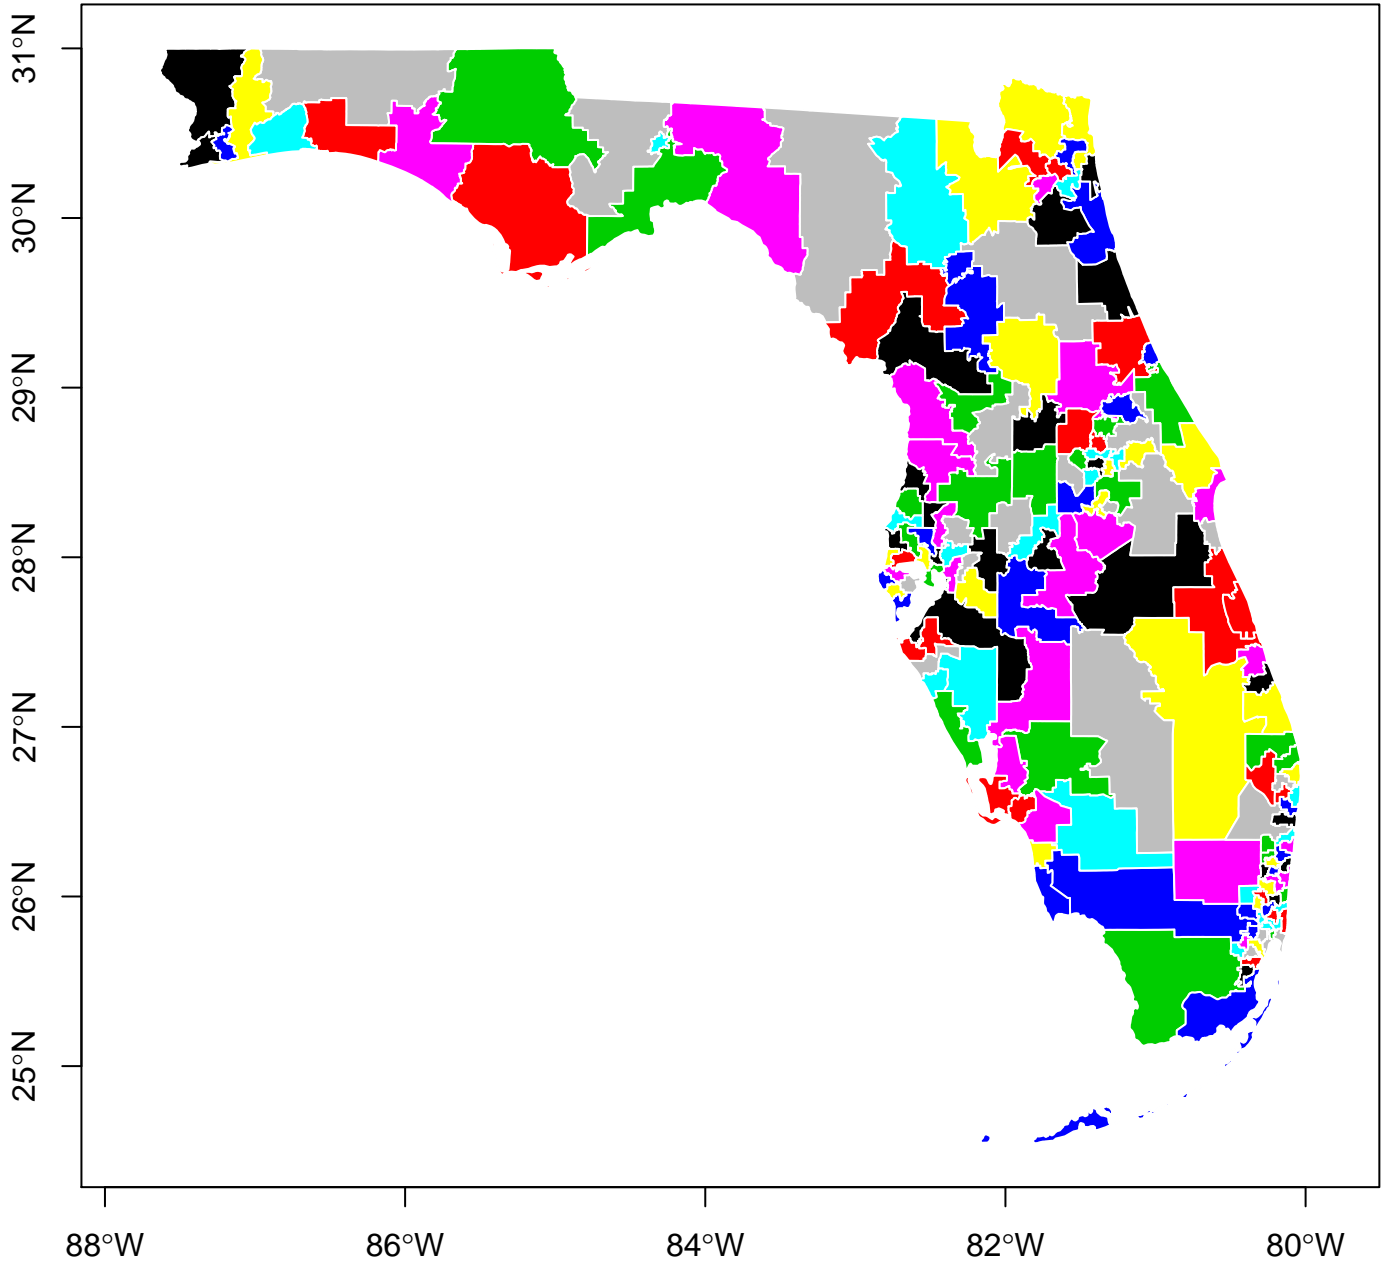

**Florida Districting Plan: 168 Districts. Simulation #19 of 25.
(Drawn Using Compact District Simulation Procedure)**