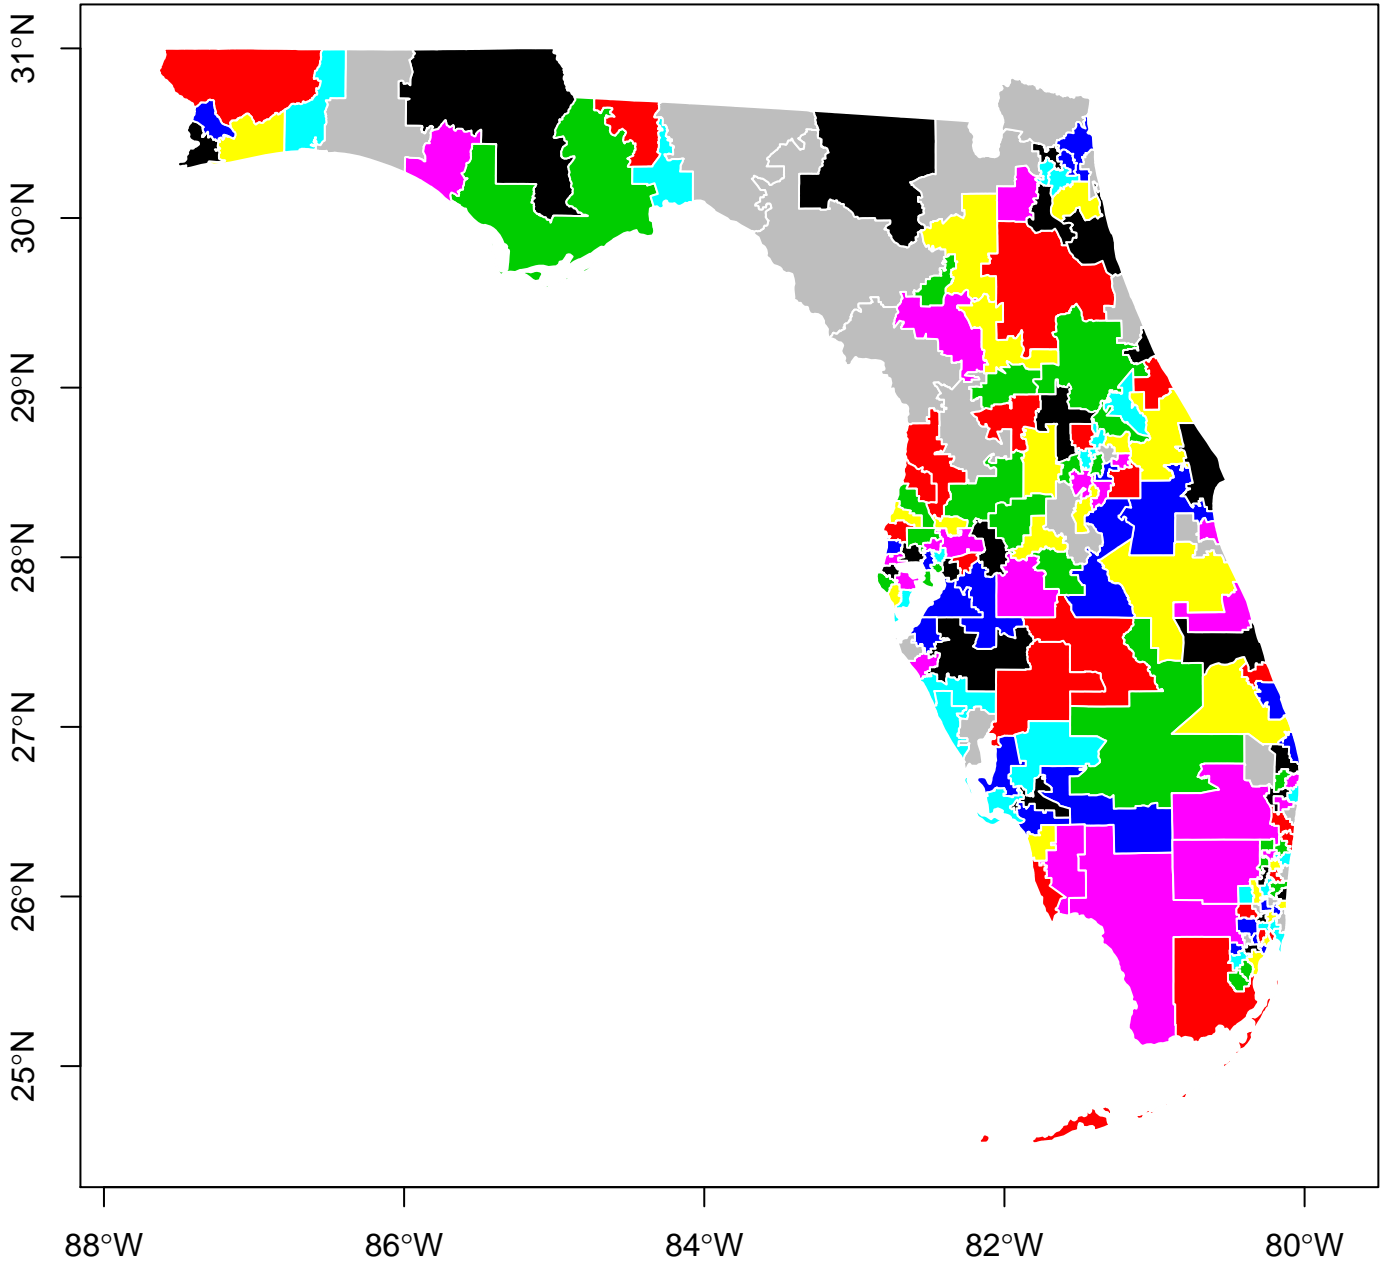

**Florida Districting Plan: 171 Districts. Simulation #1 of 25.
(Drawn Using Compact District Simulation Procedure)**

**Florida Districting Plan: 171 Districts. Simulation #2 of 25.
(Drawn Using Compact District Simulation Procedure)**

**Florida Districting Plan: 171 Districts. Simulation #3 of 25.
(Drawn Using Compact District Simulation Procedure)**

**Florida Districting Plan: 171 Districts. Simulation #4 of 25.
(Drawn Using Compact District Simulation Procedure)**