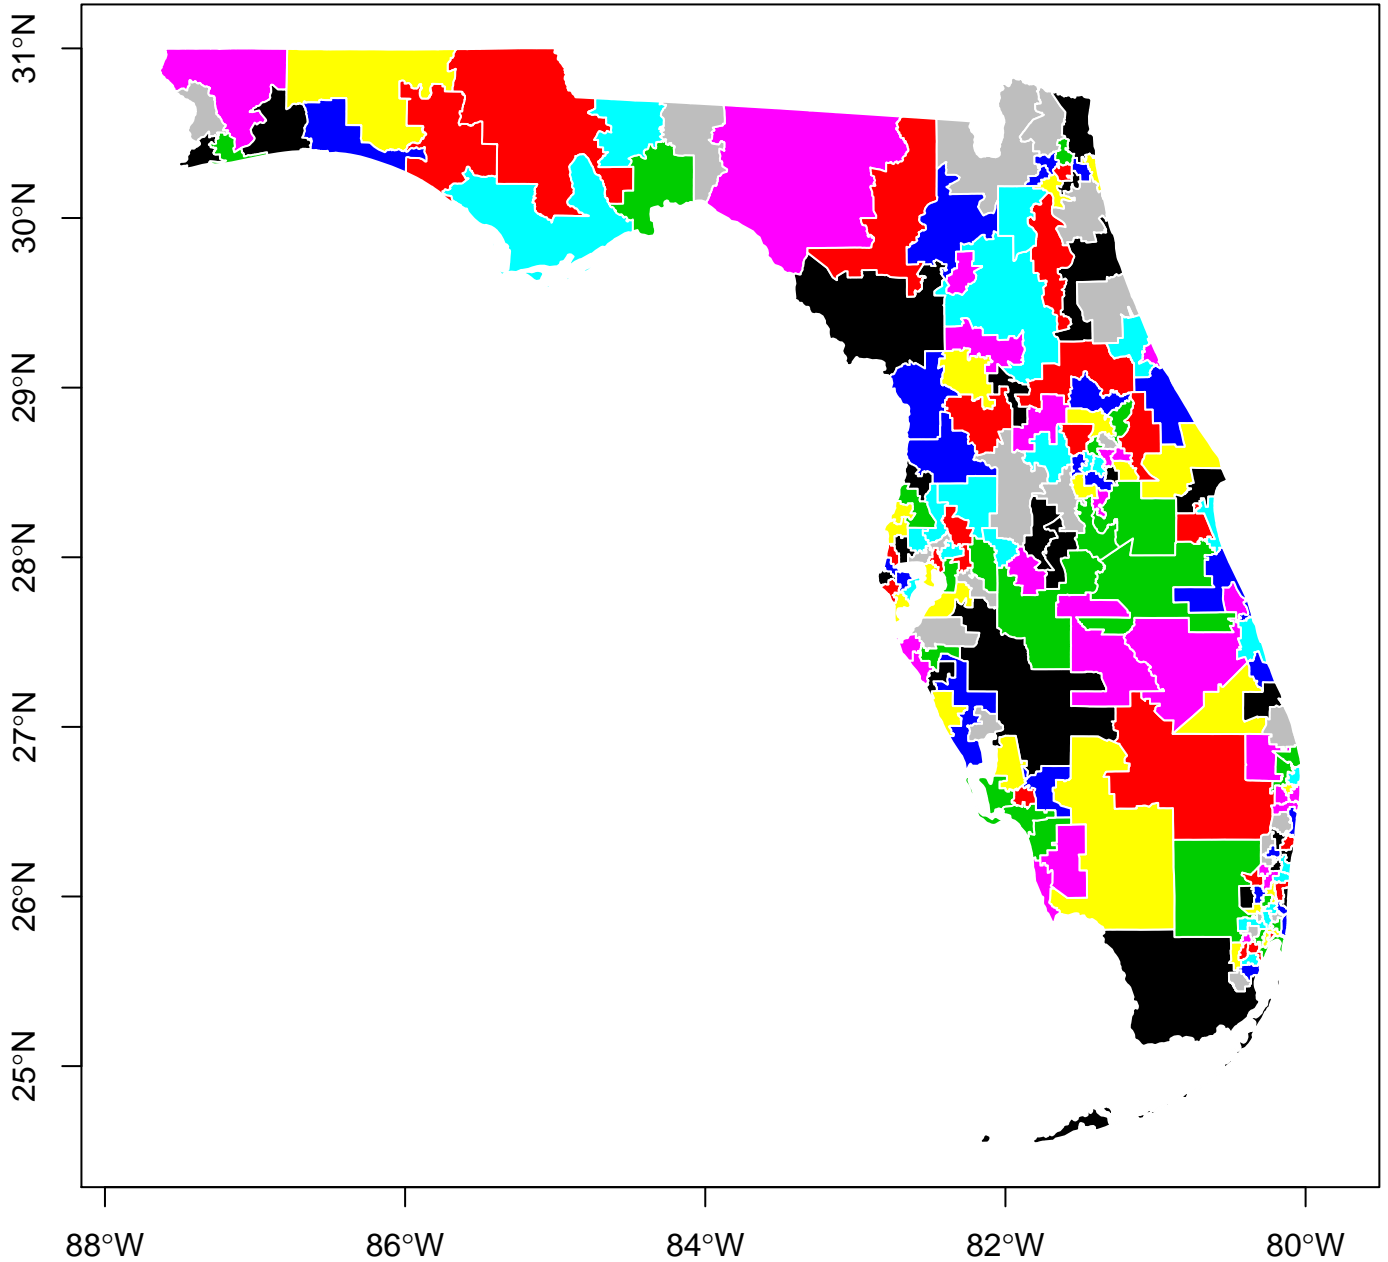

**Florida Districting Plan: 183 Districts. Simulation #19 of 25.
(Drawn Using Compact District Simulation Procedure)**