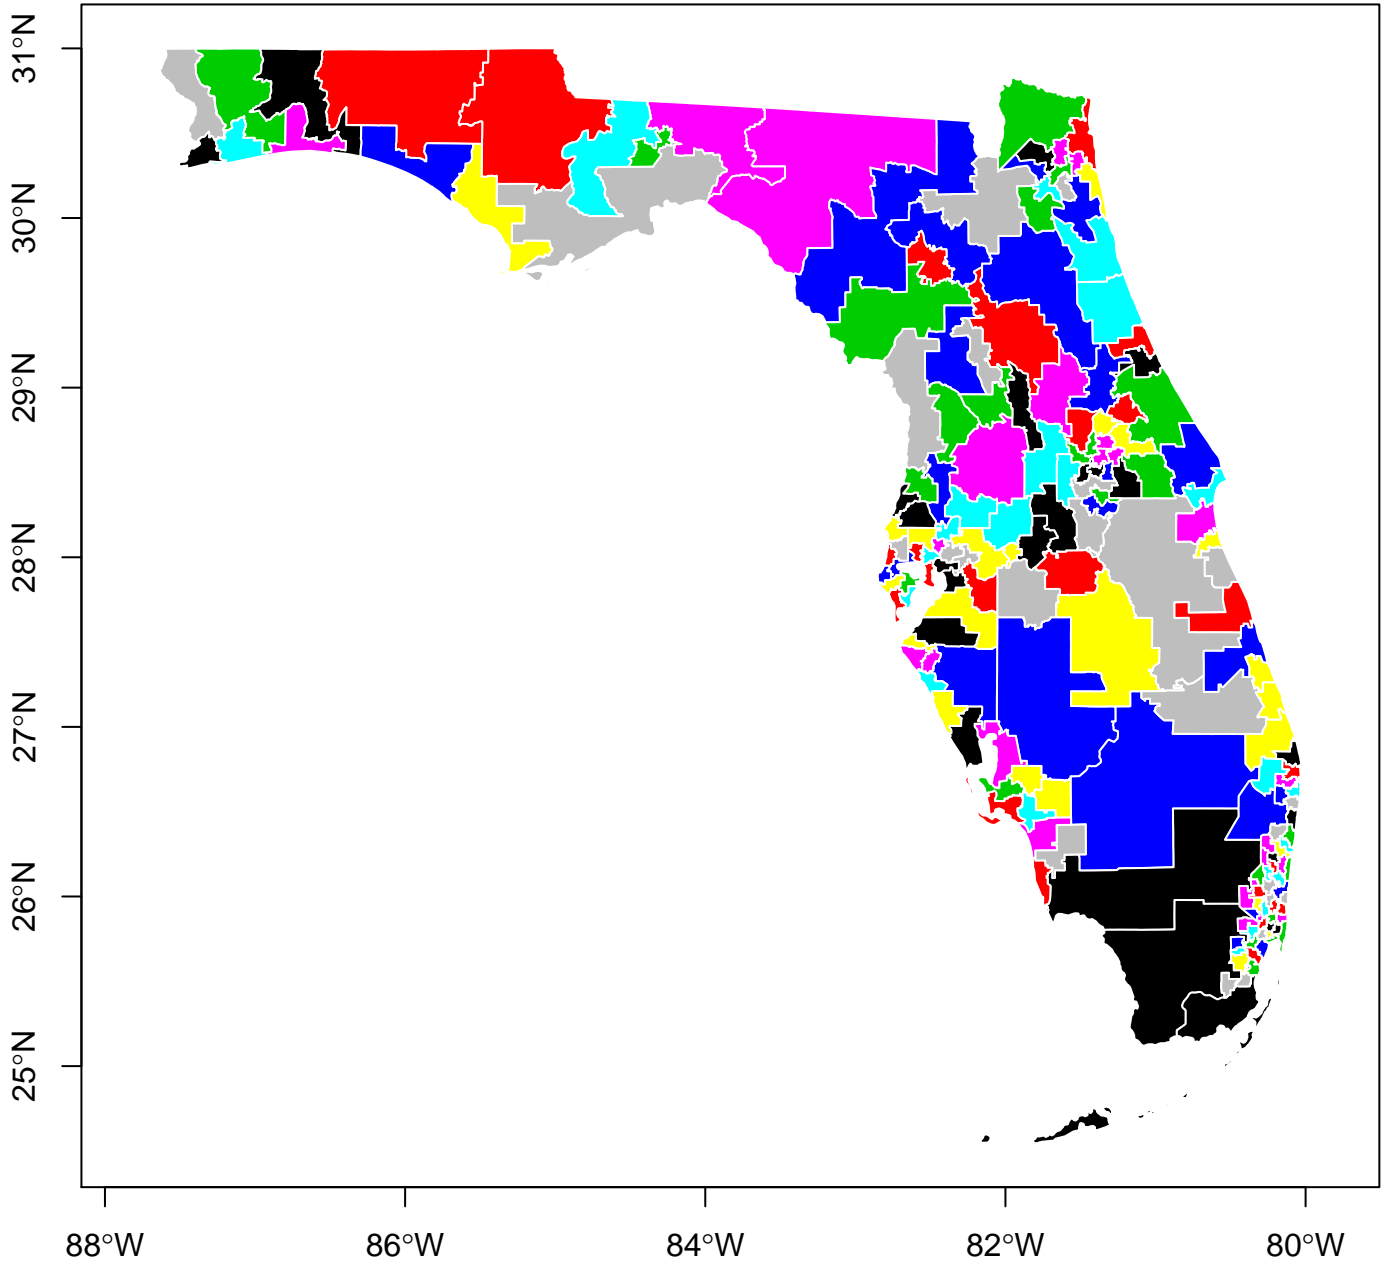

**Florida Districting Plan: 188 Districts. Simulation #24 of 25.
(Drawn Using Compact District Simulation Procedure)**