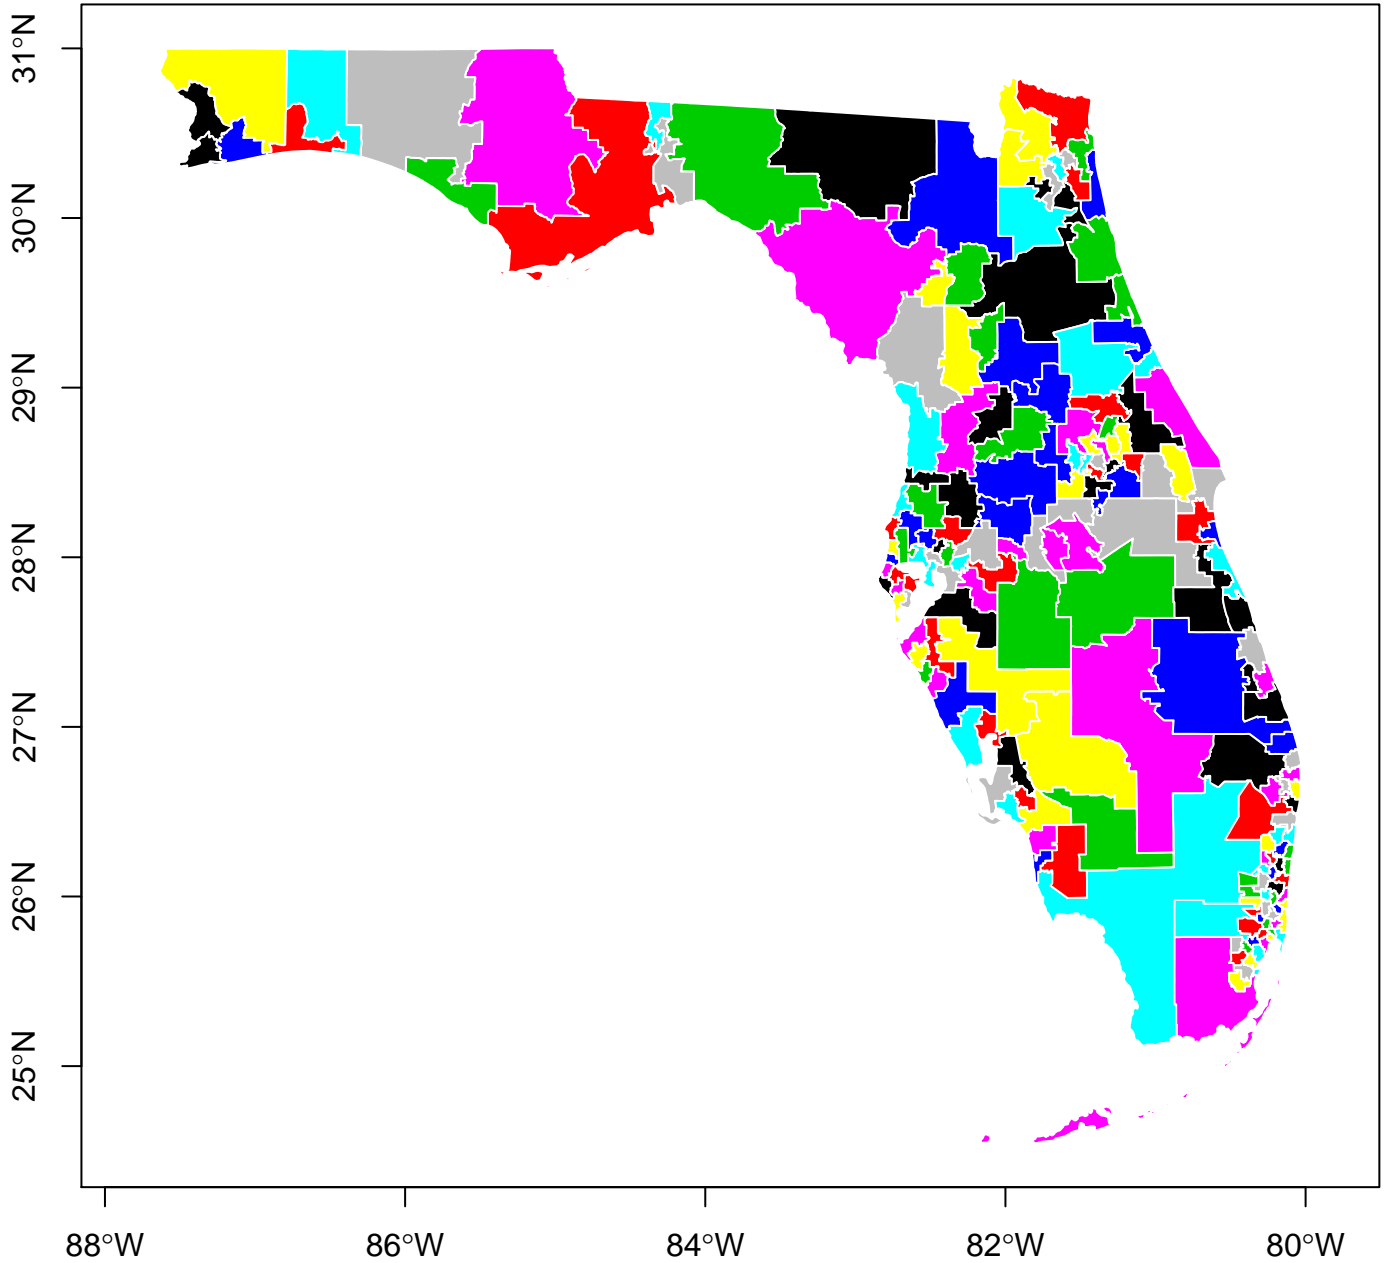

**Florida Districting Plan: 192 Districts. Simulation #24 of 25.
(Drawn Using Compact District Simulation Procedure)**