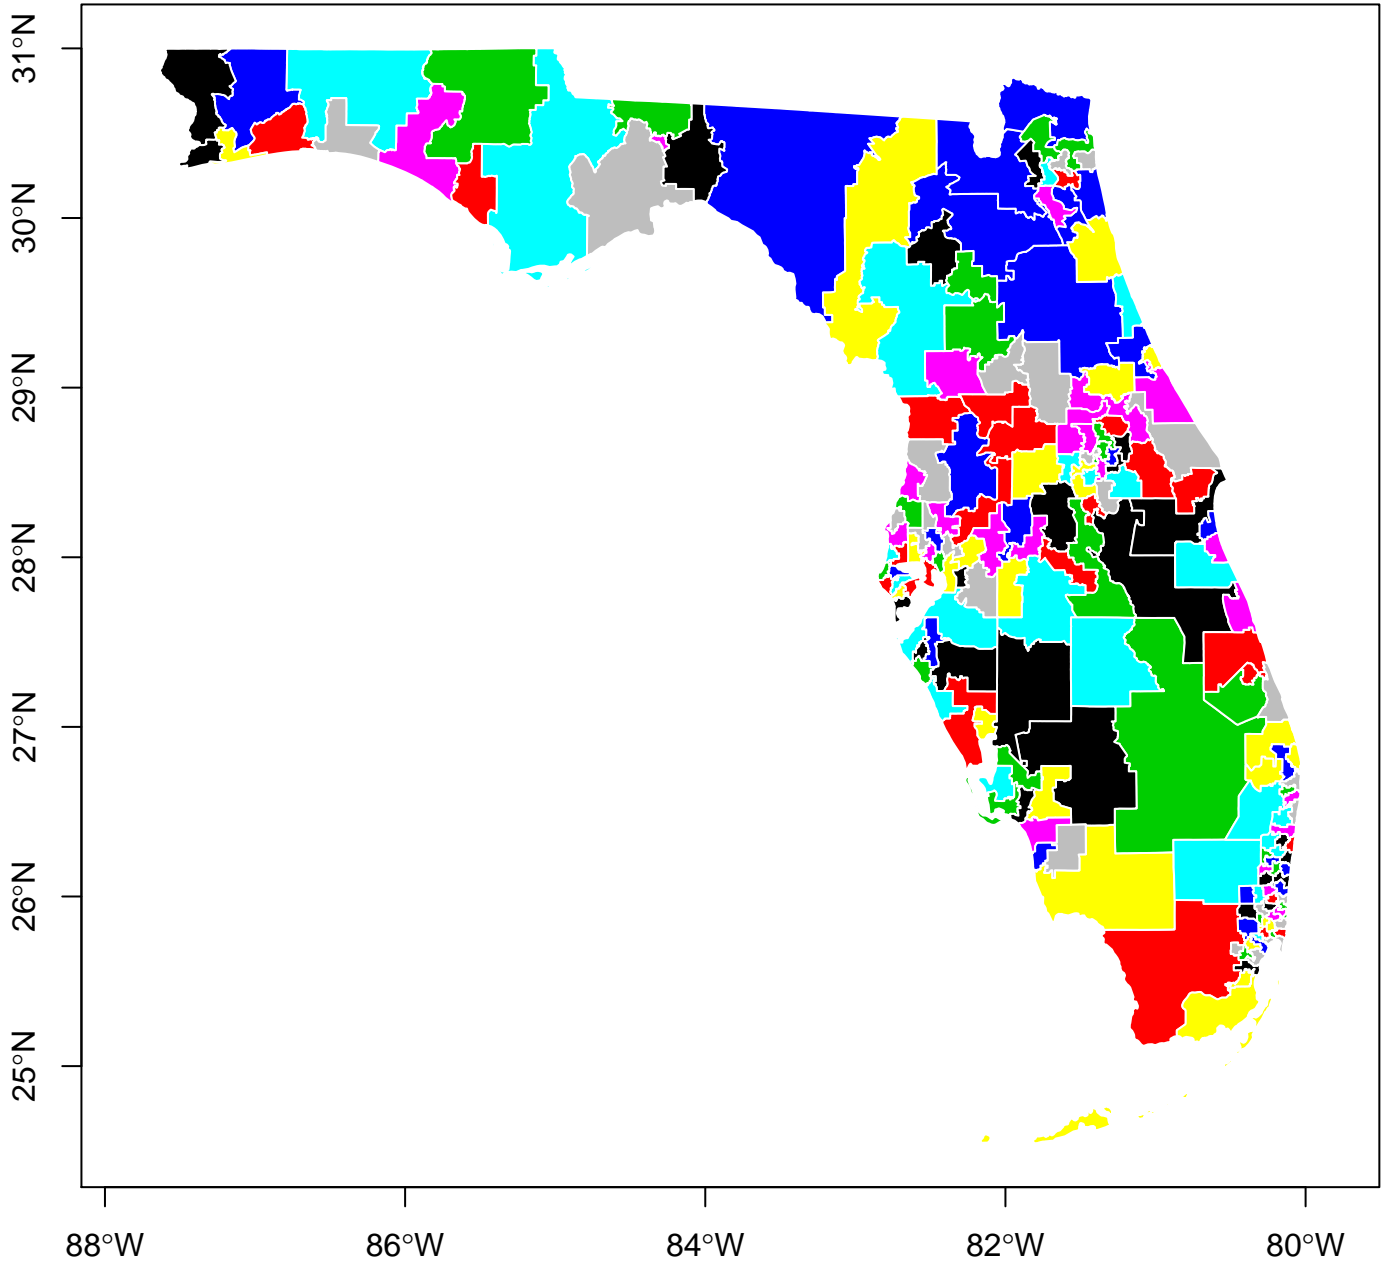

**Florida Districting Plan: 192 Districts. Simulation #18 of 25.
(Drawn Using Compact District Simulation Procedure)**