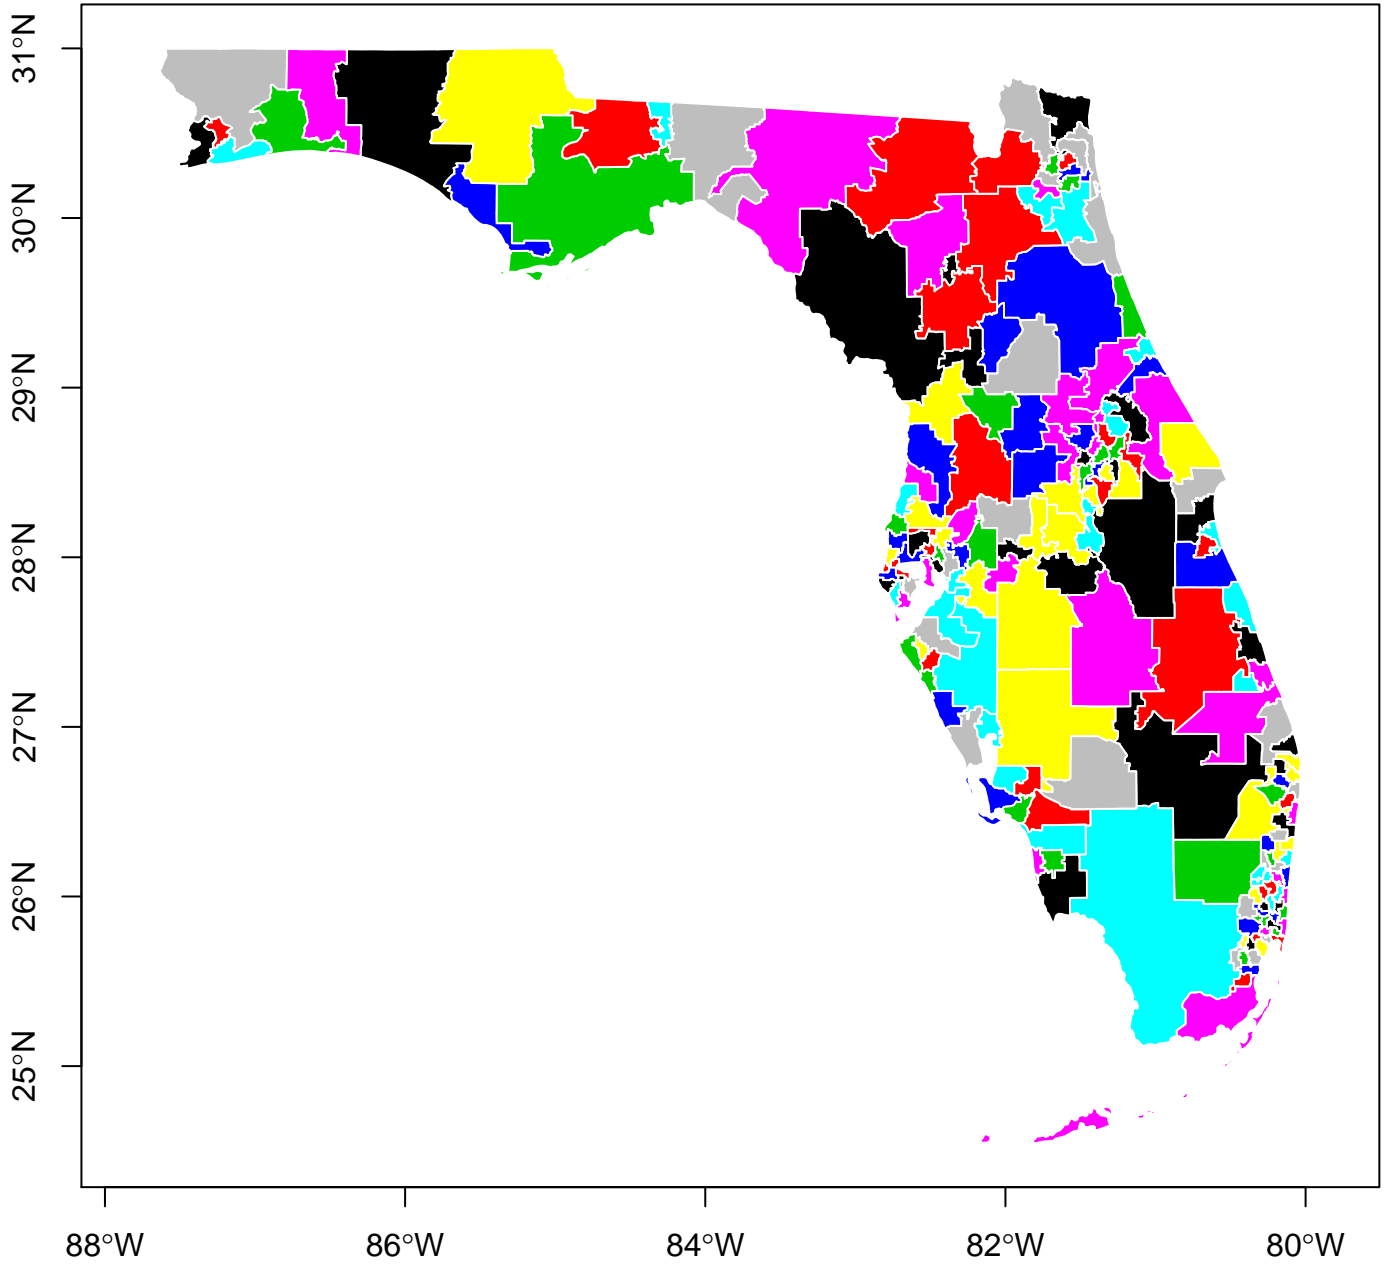

**Florida Districting Plan: 193 Districts. Simulation #21 of 25.
(Drawn Using Compact District Simulation Procedure)**