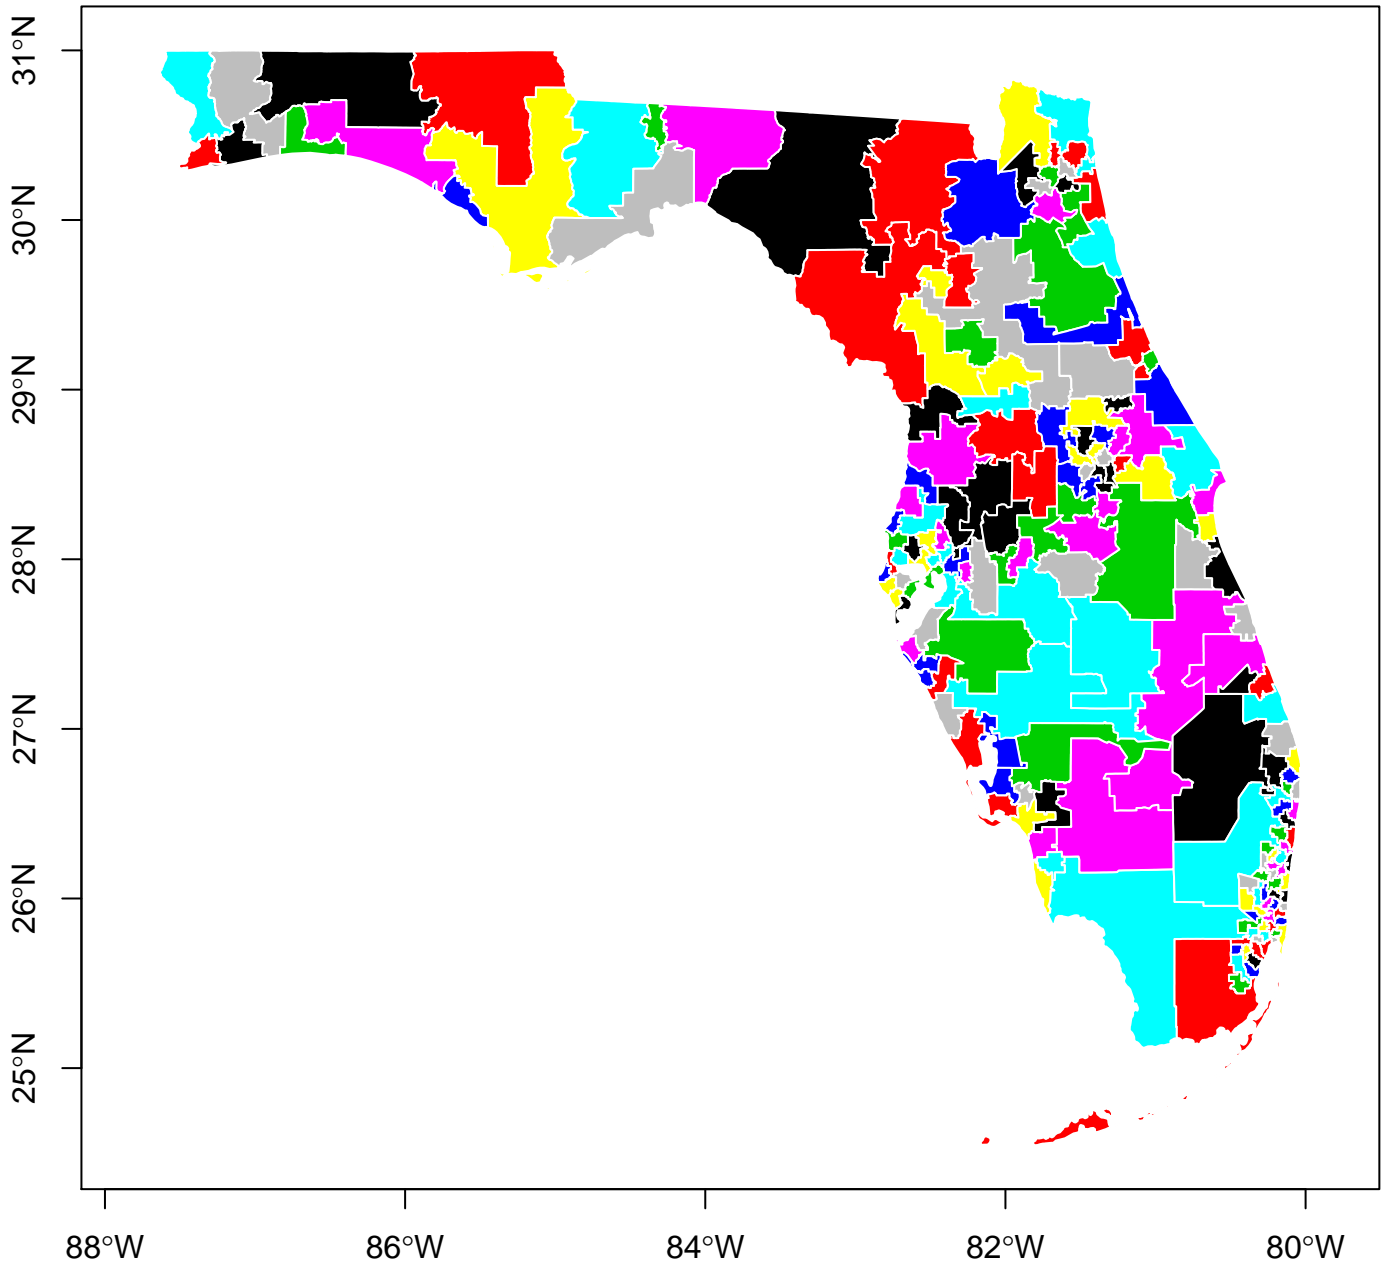

**Florida Districting Plan: 193 Districts. Simulation #24 of 25.
(Drawn Using Compact District Simulation Procedure)**