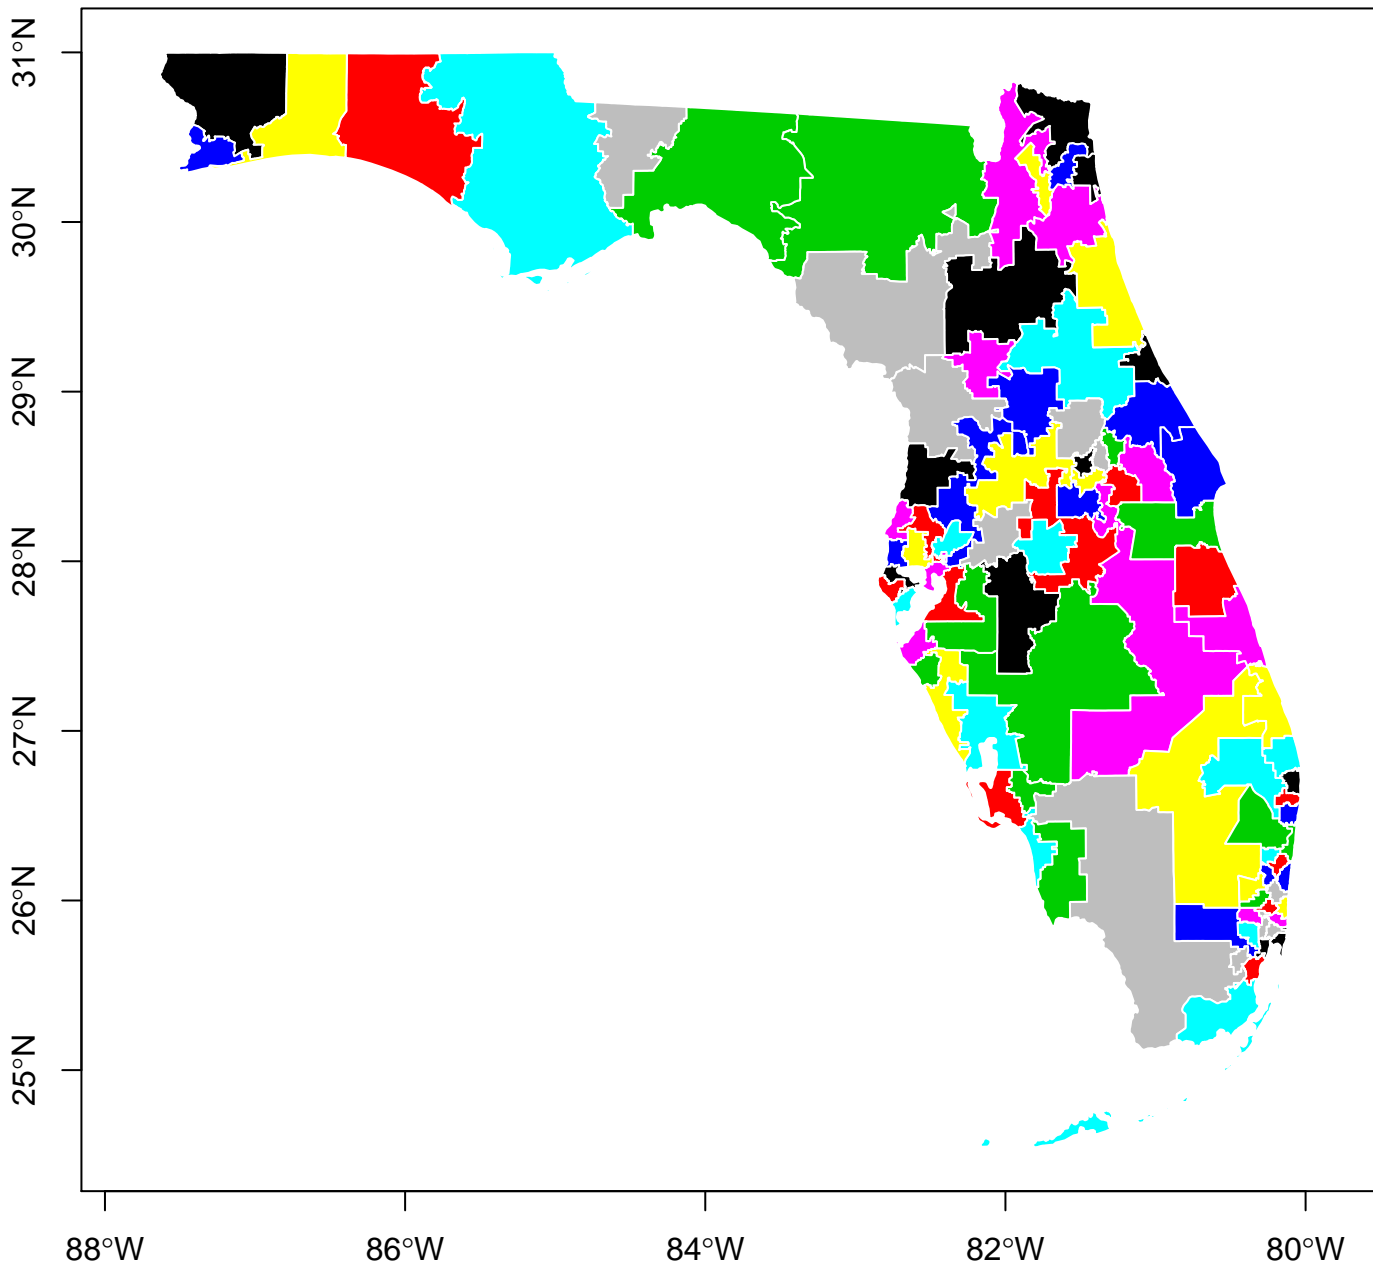

**Florida Districting Plan: 93 Districts. Simulation #16 of 25.
(Drawn Using Compact District Simulation Procedure)**