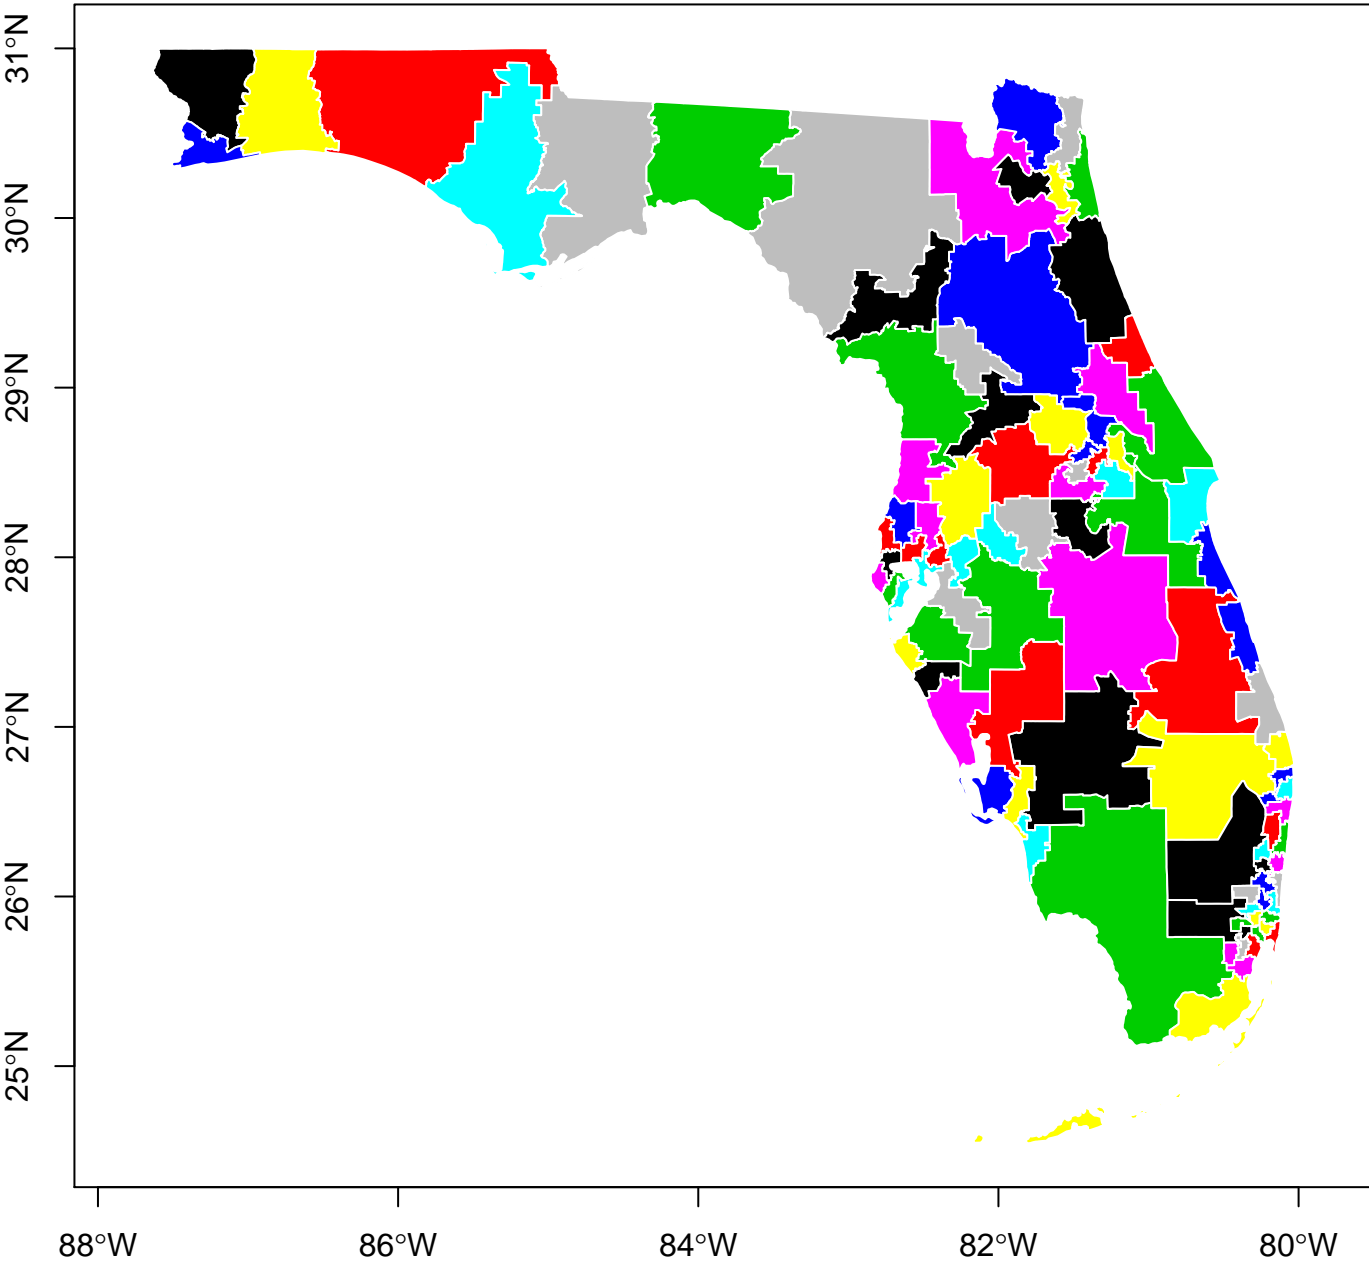

**Florida Districting Plan: 95 Districts. Simulation #14 of 25.
(Drawn Using Compact District Simulation Procedure)**