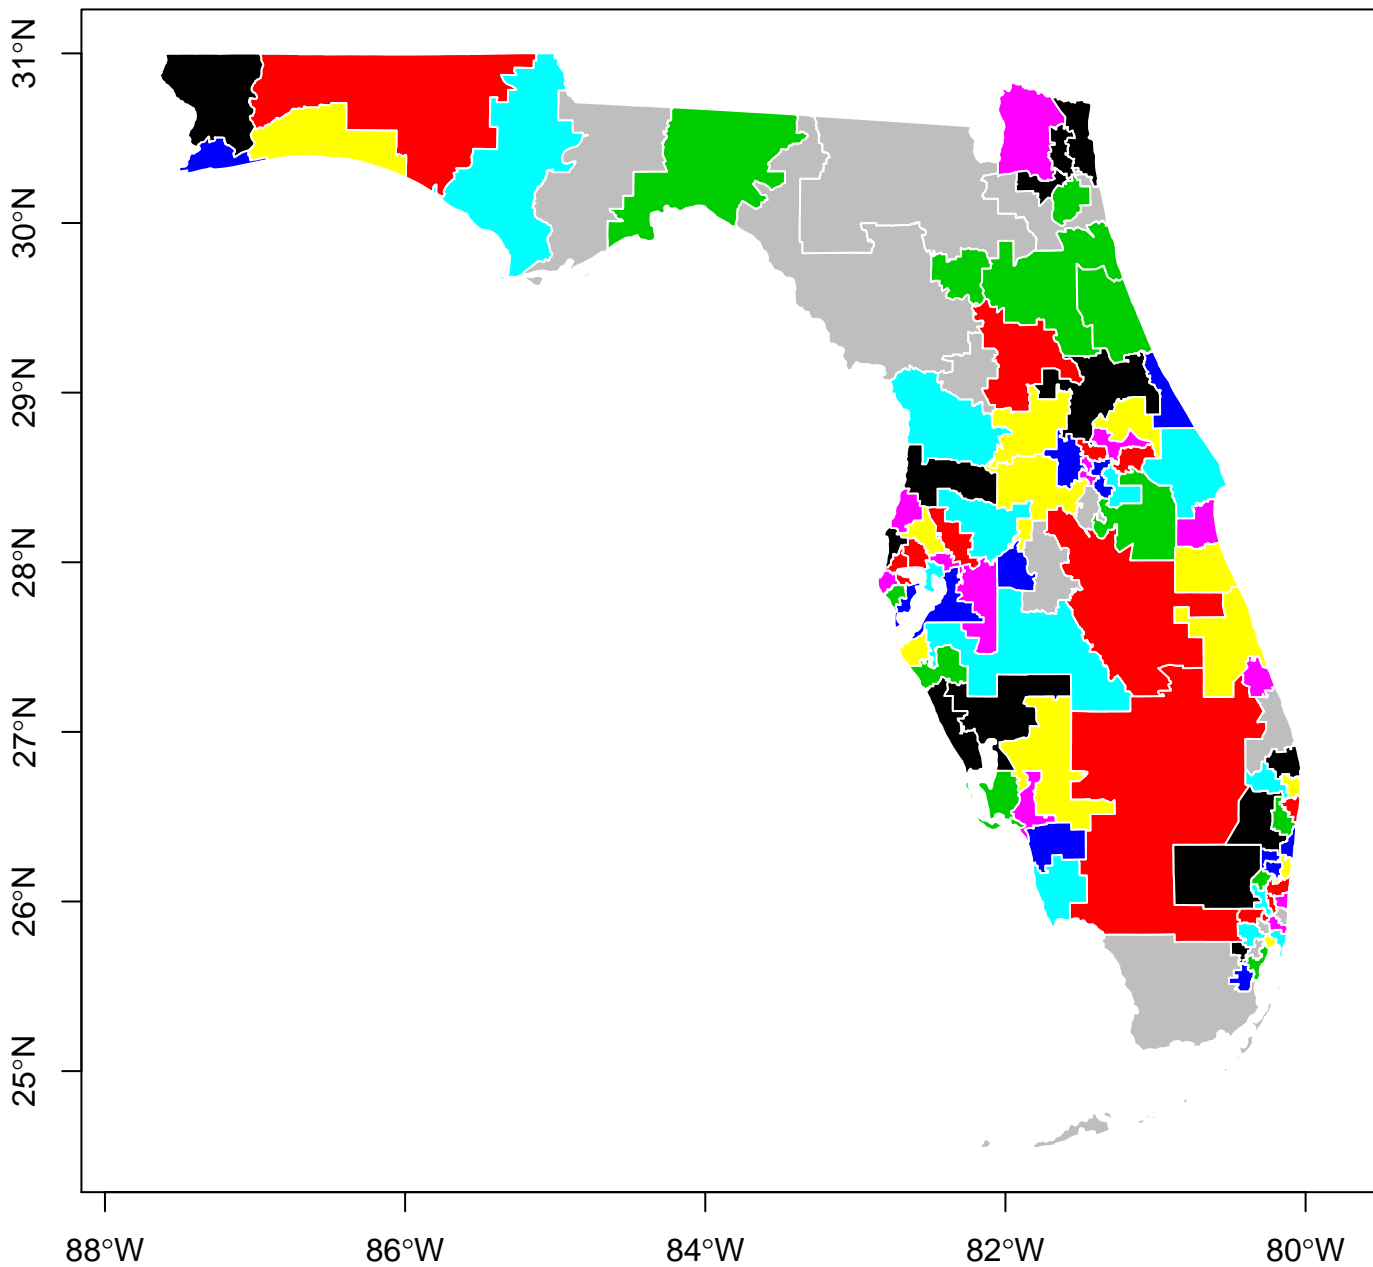

**Florida Districting Plan: 98 Districts. Simulation #18 of 25.
(Drawn Using Compact District Simulation Procedure)**