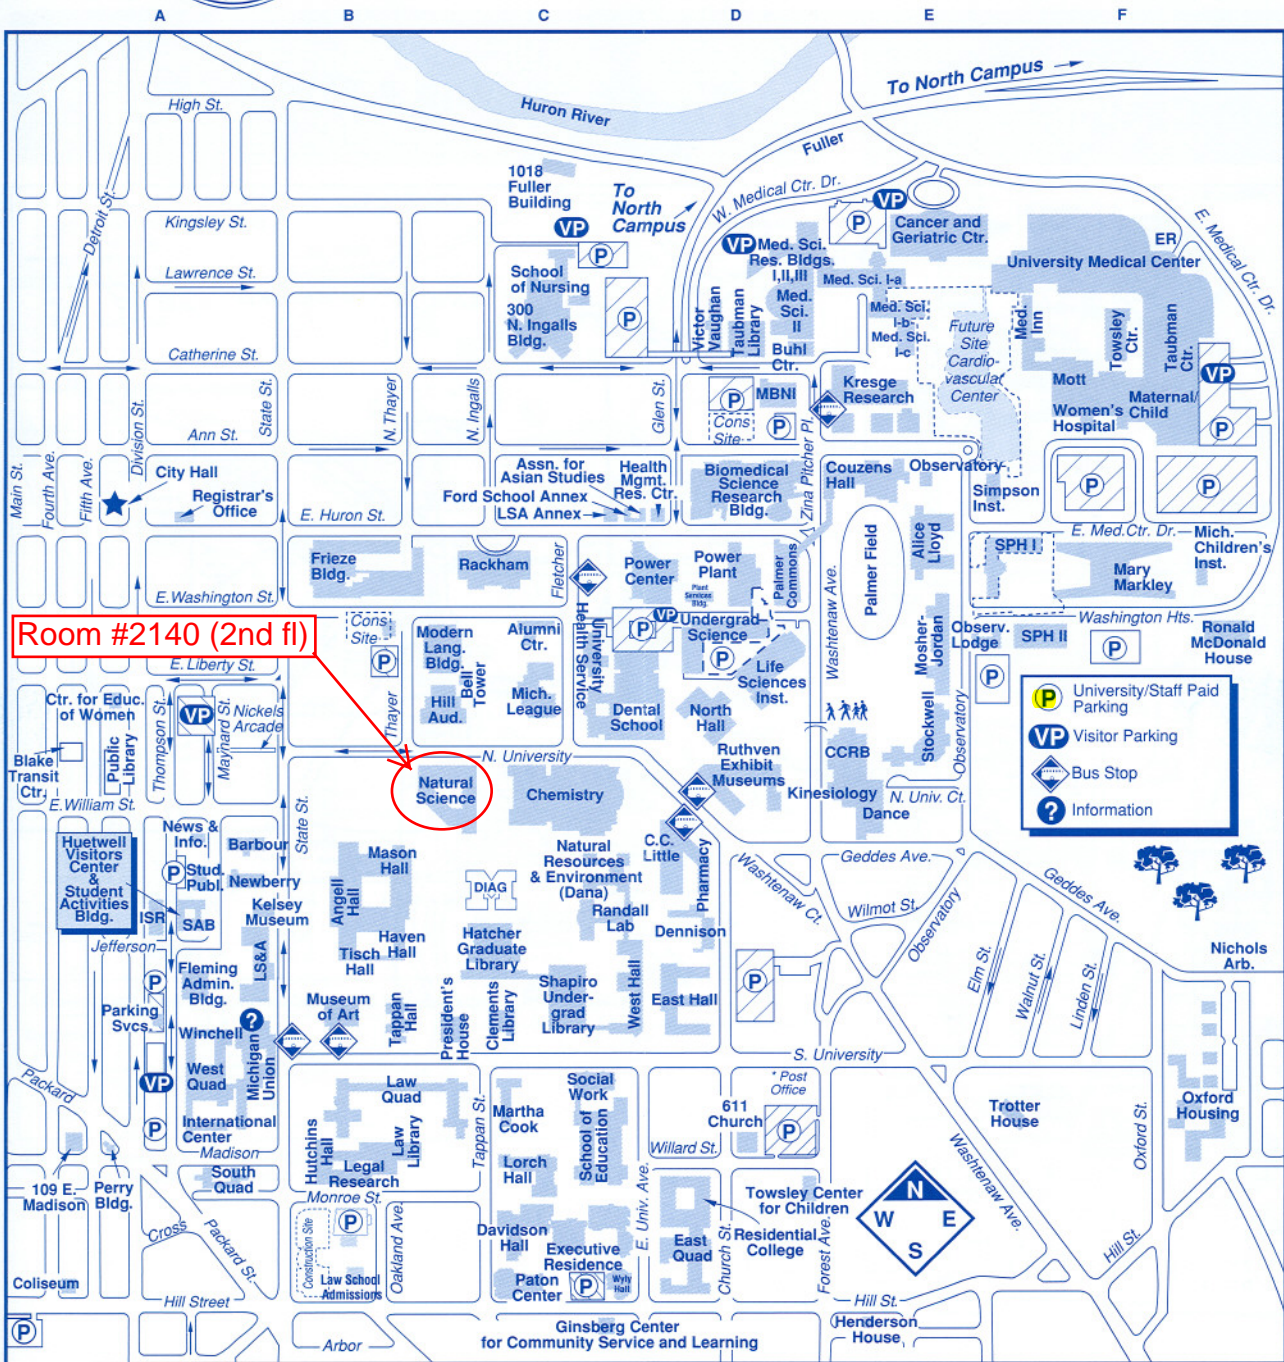

University of Michigan Central Campus

To Wolverine Tower ↓

📍 Campus Information Center,
(First floor, Michigan Union, 764-INFO)

© 2005 University of Michigan, BMC Media
For use information call 734-998-6140.