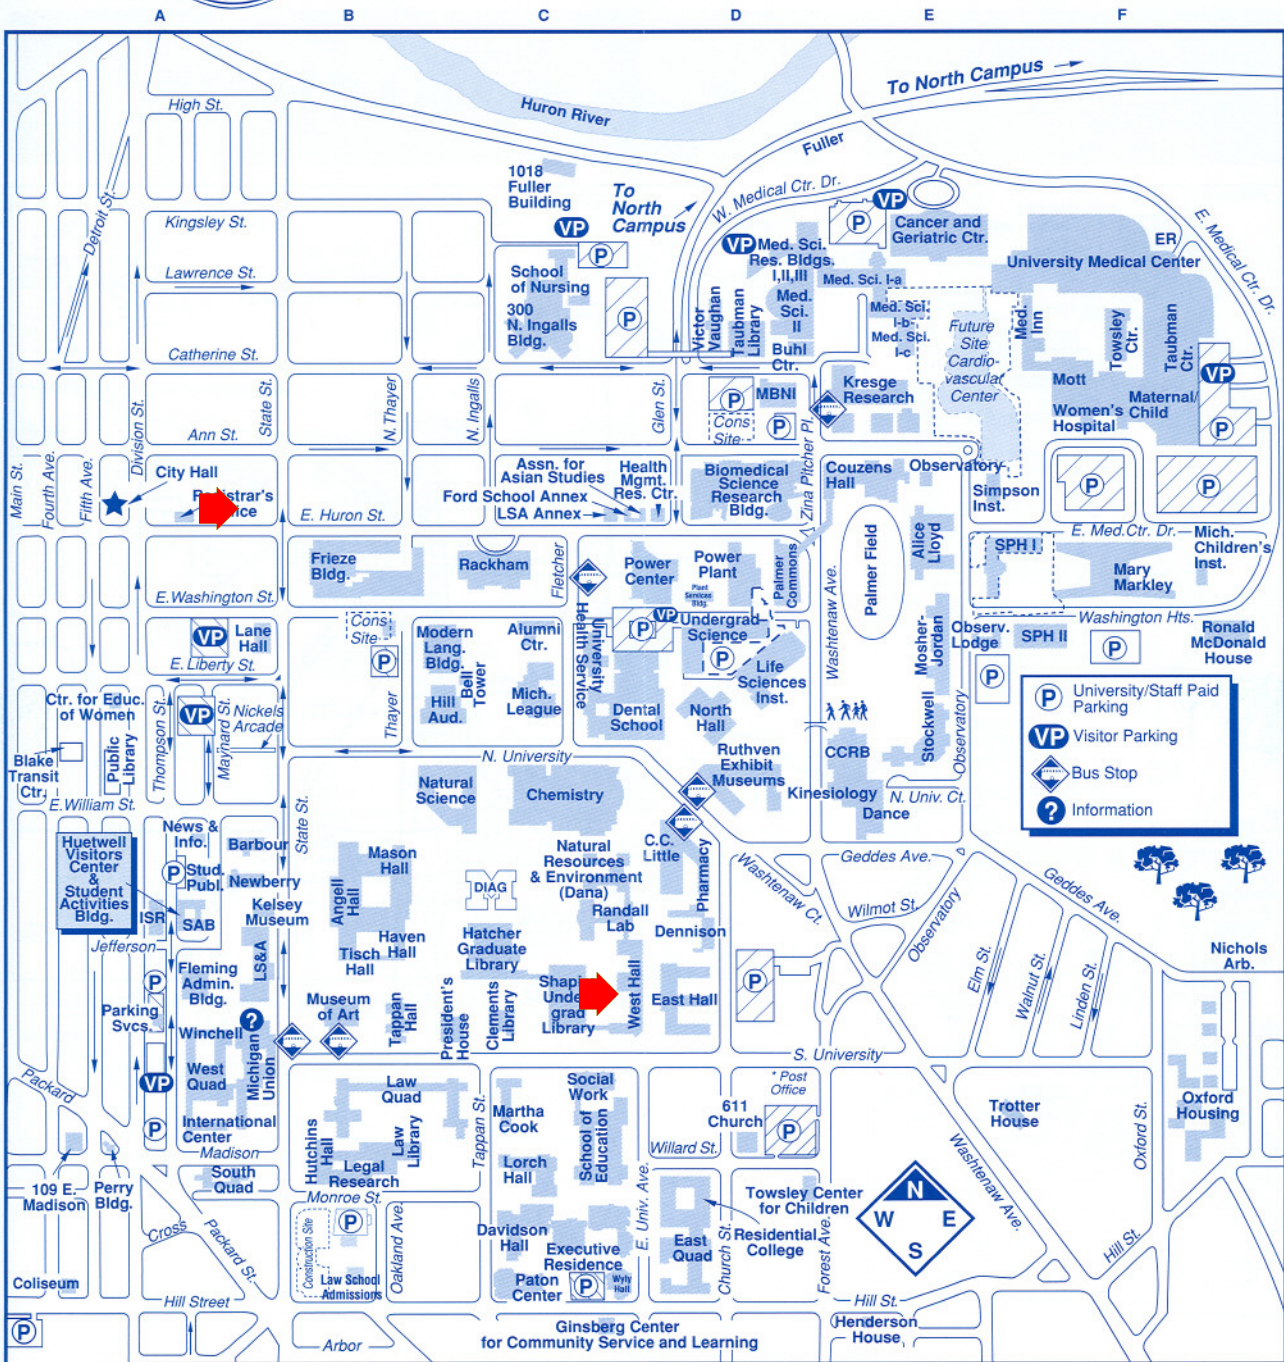

University of Michigan Central Campus

To Wolverine Tower ↓

📍 Campus Information Center,
(First floor, Michigan Union, 764-INFO)

© 2005 University of Michigan, BMC Media
For use information call 734-998-6140.