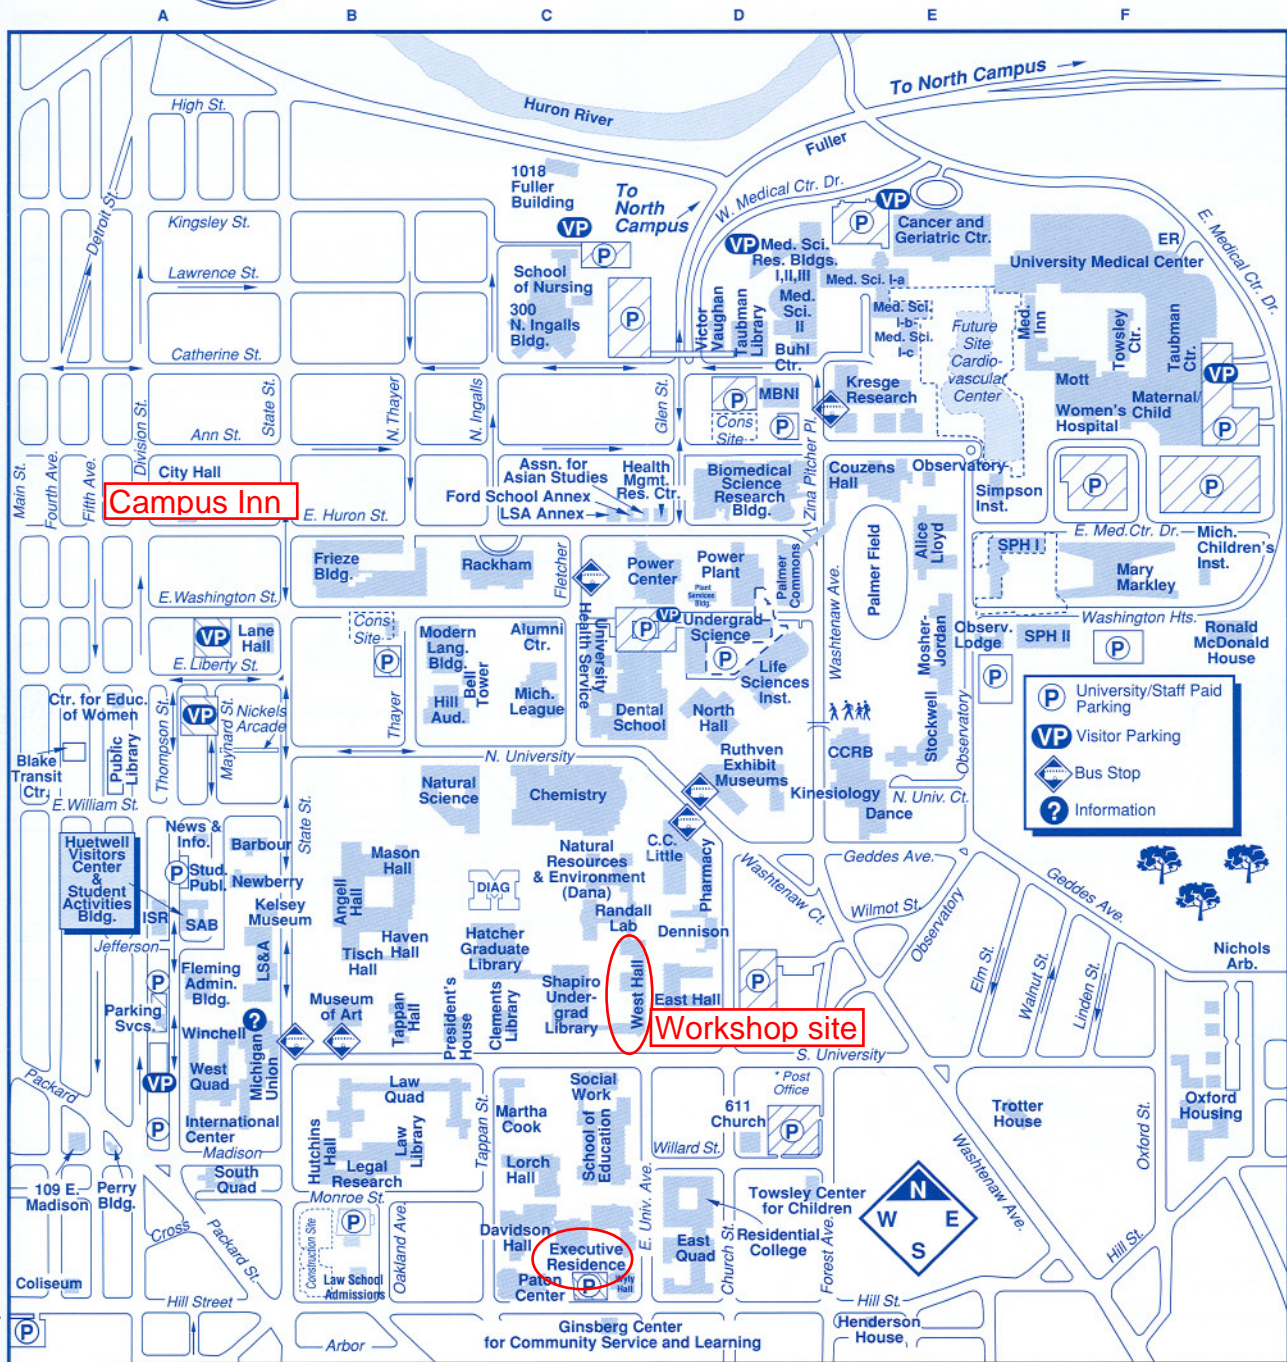

# University of Michigan Central Campus

Campus Inn

Workshop site

Executive Residence

To Wolverine Tower ↓

📍 Campus Information Center,  
(First floor, Michigan Union, 764-INFO)

© 2005 University of Michigan, BMC Media  
For use information call 734-998-6140.