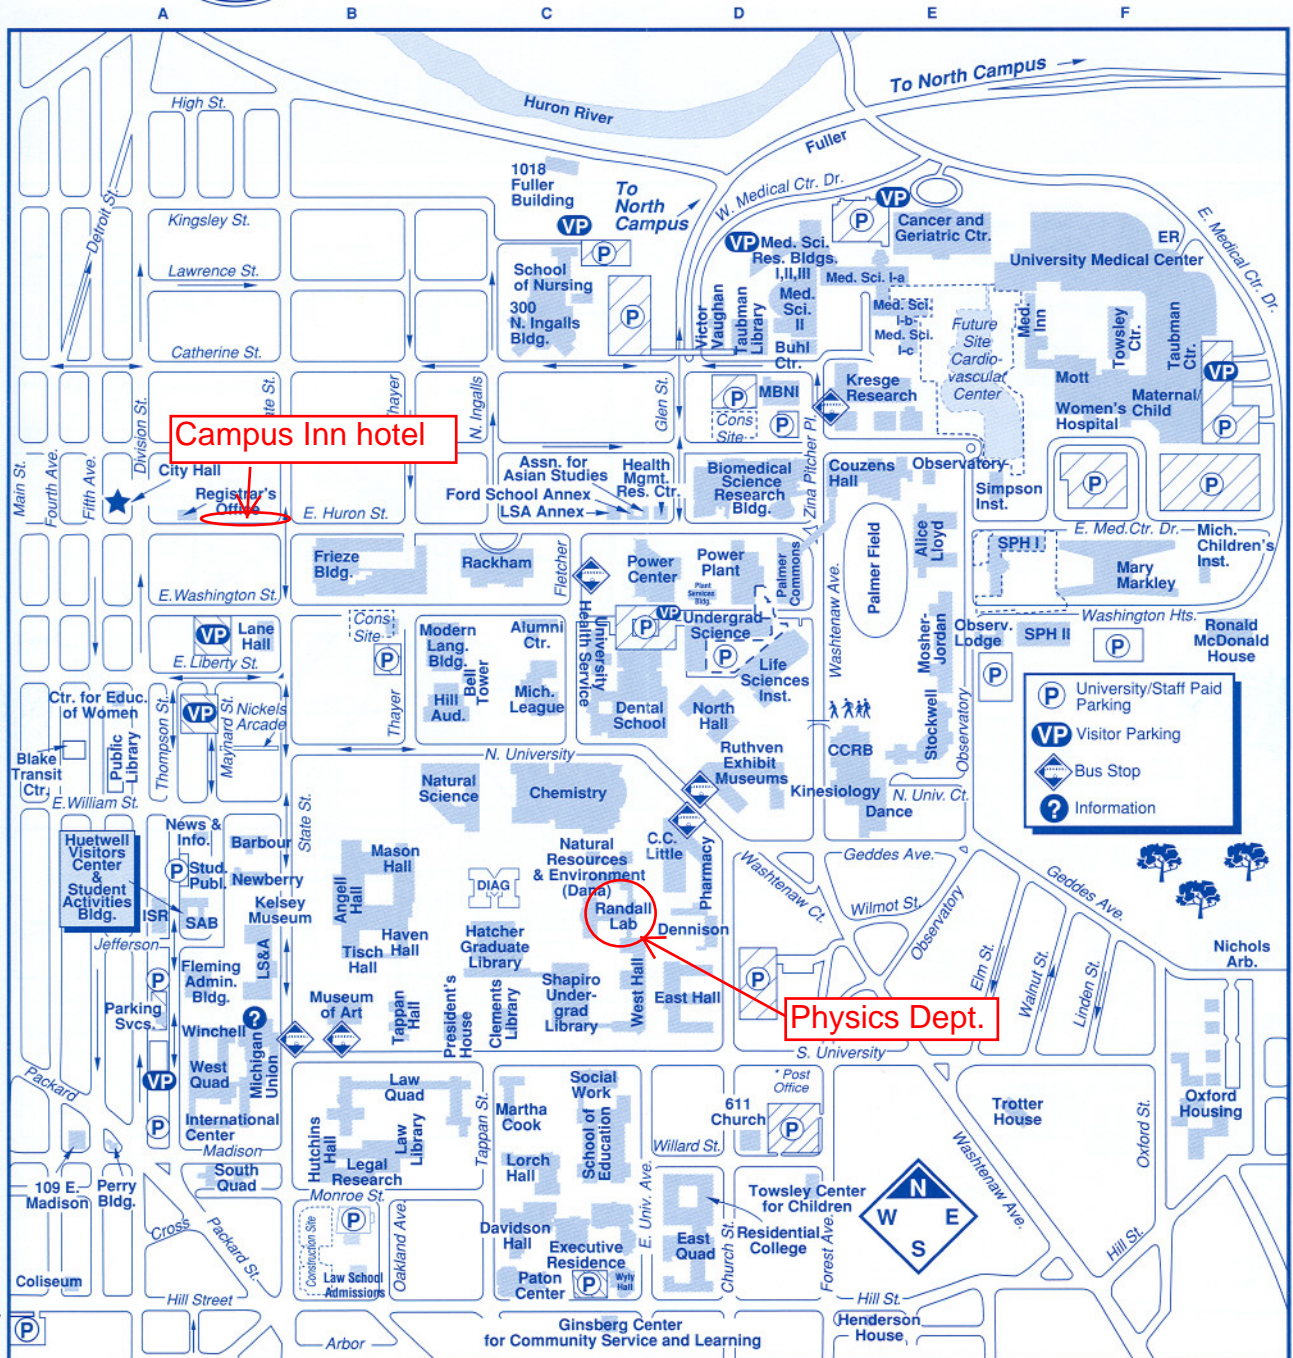

University of Michigan Central Campus

To Wolverine Tower ↓

📍 Campus Information Center,
(First floor, Michigan Union, 764-INFO)

© 2005 University of Michigan, BMC Media
For use information call 734-998-6140.