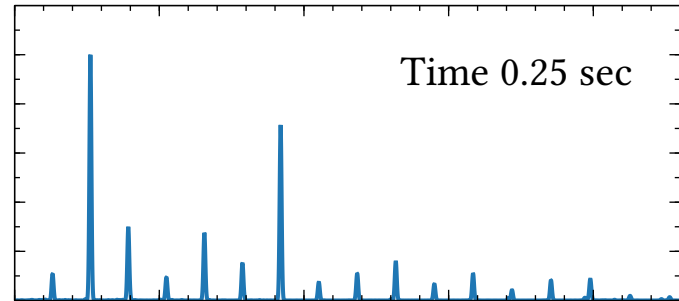

Amplitude

Time 0.25 sec

Time 10 sec

0 500 1000 1500 2000

Frequency (Hz)