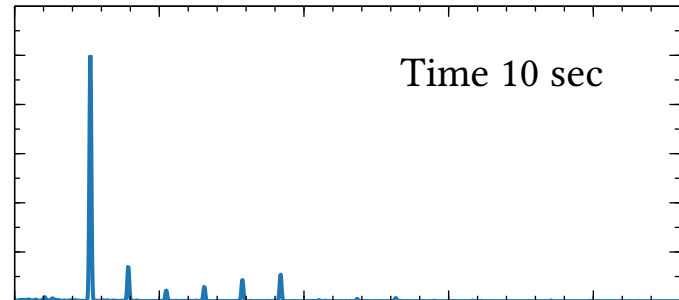

Amplitude

Time 0.25 sec

Time 10 sec

0 500 1000 1500 2000

Frequency (Hz)