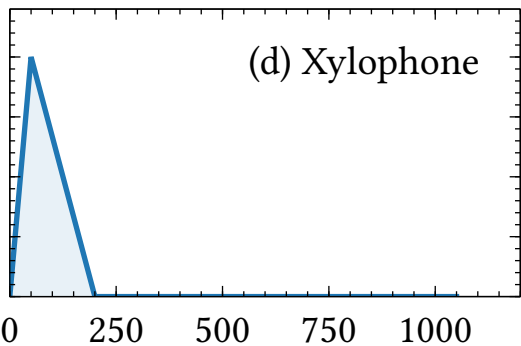

Key pressed

Key released

Attack time

Decay time

Release time

Amplitude

Time (milliseconds)