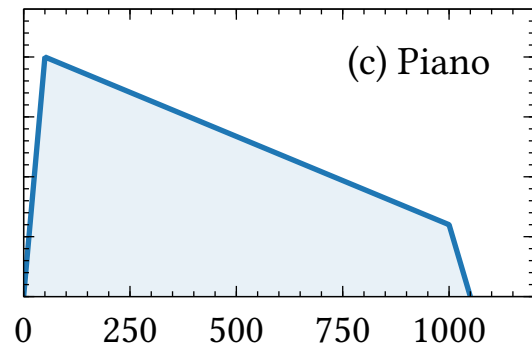

Key pressed

Key released

Attack time

Decay time

Release time

Amplitude

Time (milliseconds)