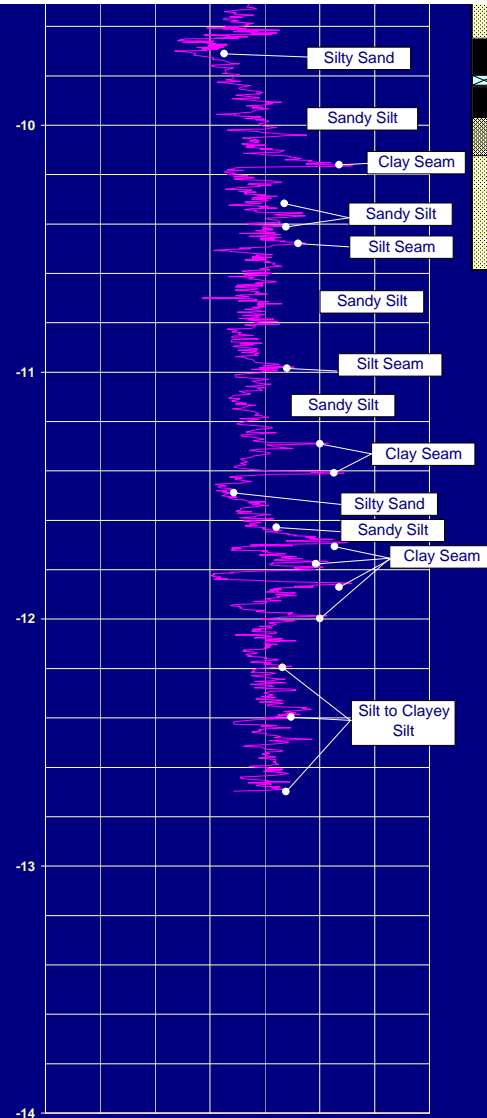

M
P
P
P

Dark Clay
S11
Dark clay
Dark Sandy Silt
Med. Silty Sand w/ Clay Lenses