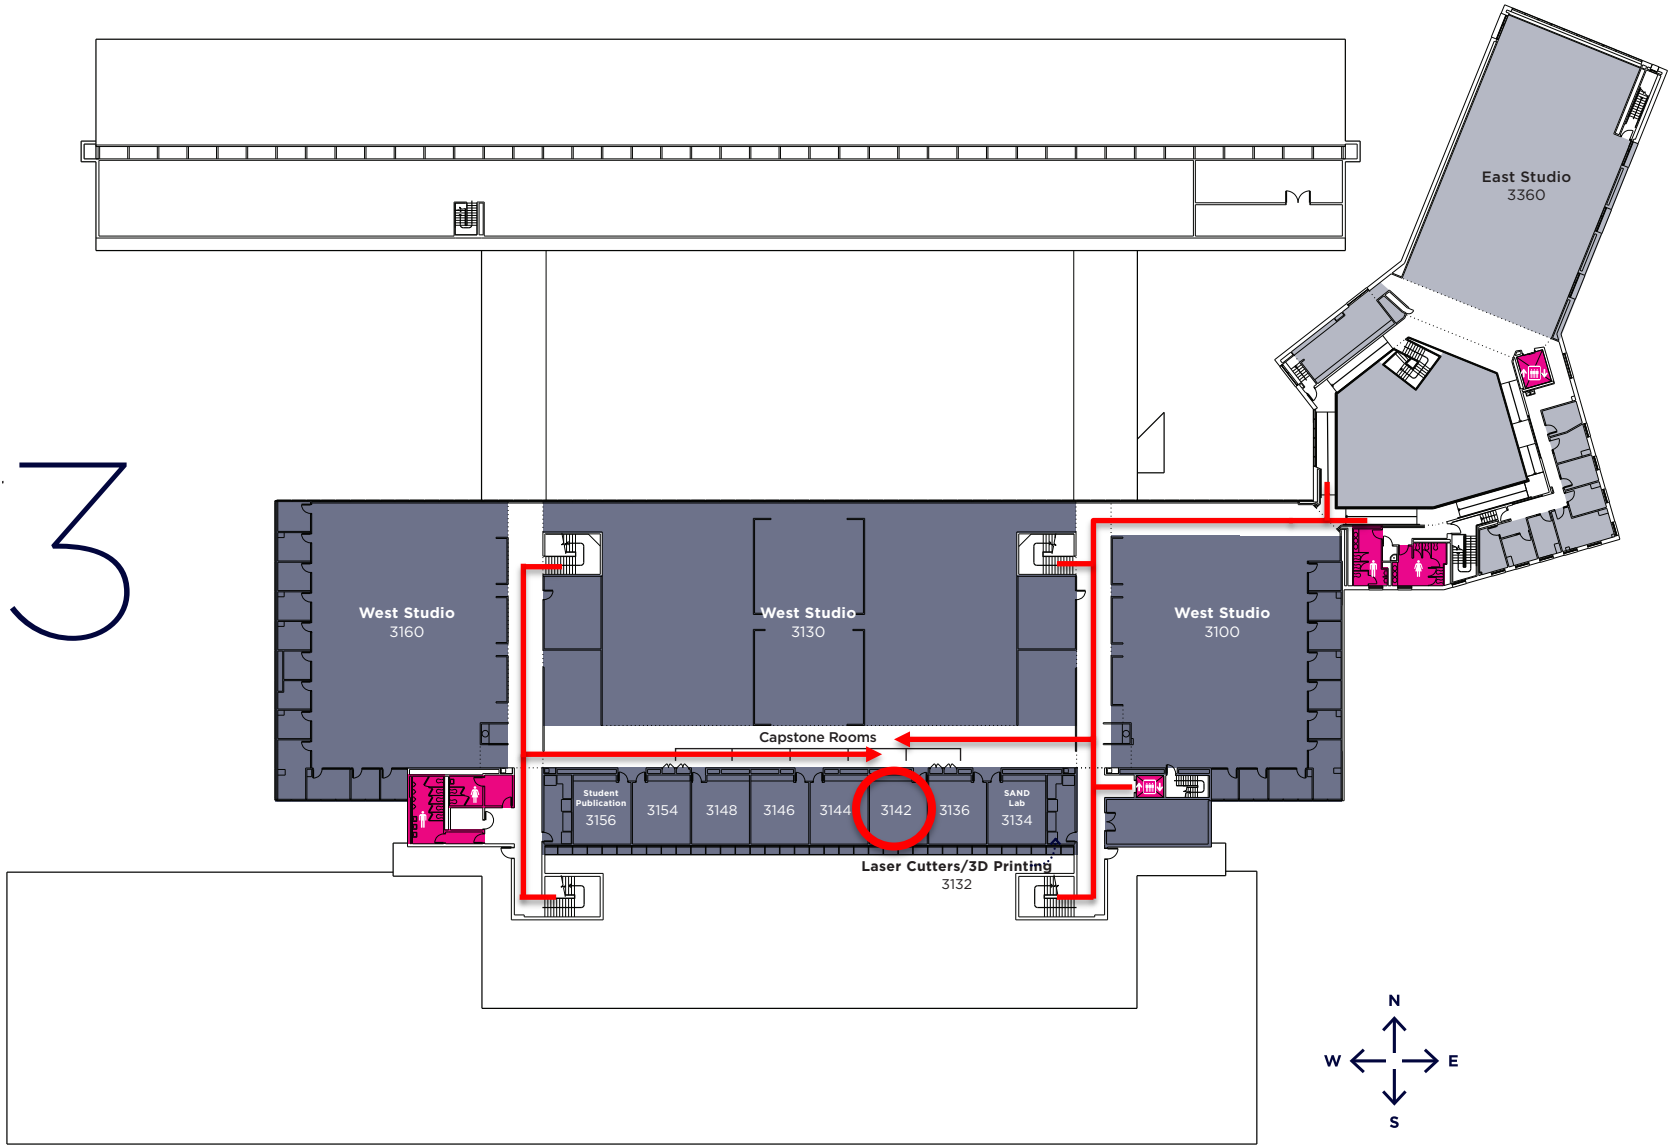

Directions to Art & Architecture Building room 3142 (3rd floor capstone room)

Bonisteel Boulevard

Parking Lot (Fuller Road)

3RD FLOOR